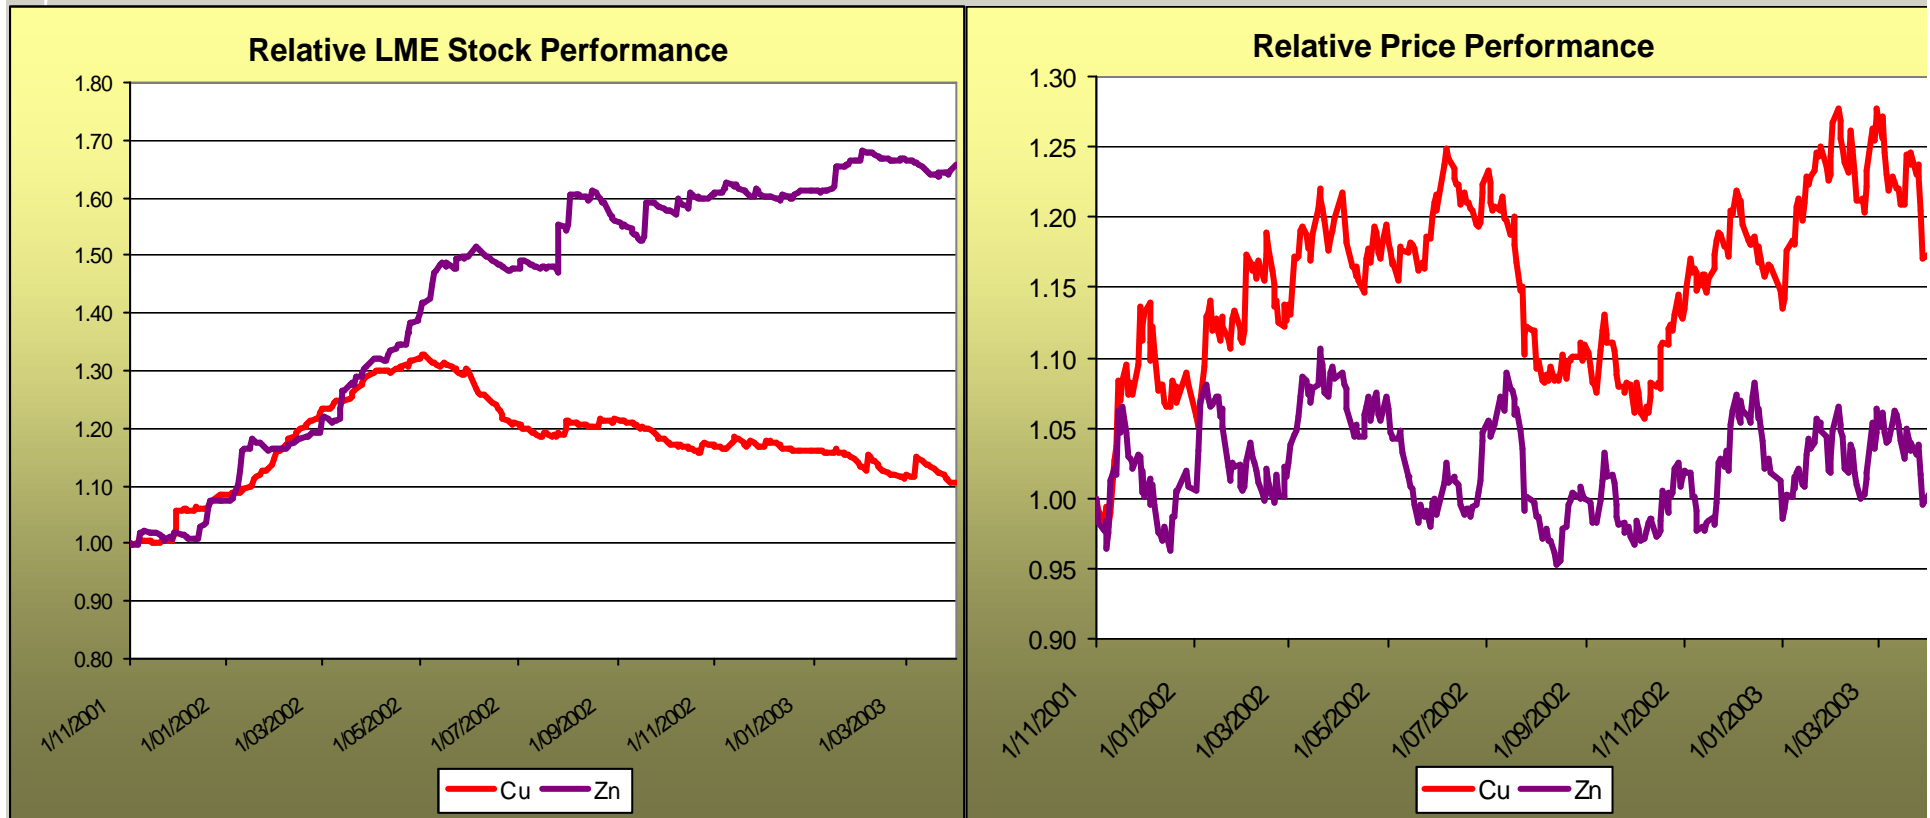

# CESCO April 2003

Brad Mills

President BHP Billiton Base Metals

**bhpbilliton**

# Zinc and Copper Relative Performance