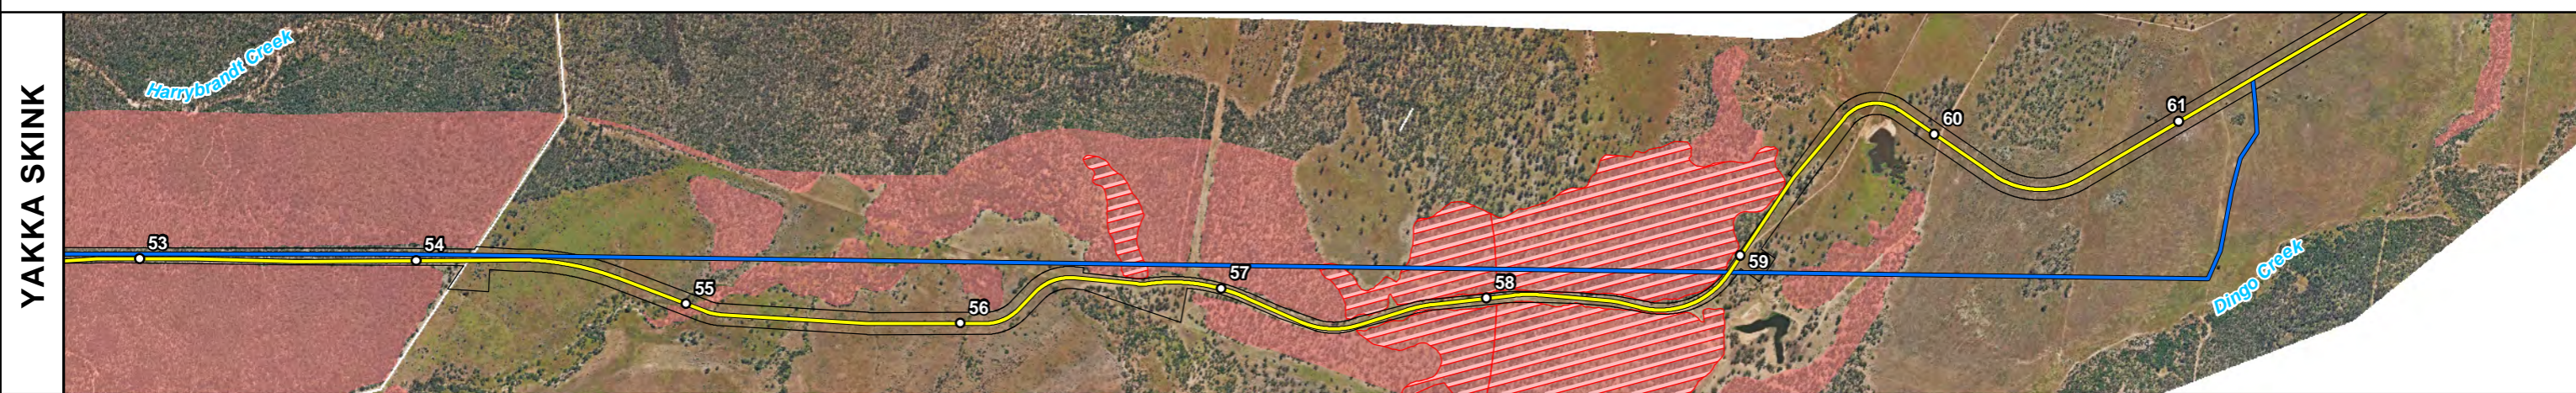

GOONYELLA TO SOUTH WALKER CREEK DRAGLINE WALK PROPOSED 2017 ROUTE AND YEAR 2000 ROUTE COMPARISON		
Drawn: K.Reedy	Date: 8/12/2016	Revision:
Checked: B. Garner	Filename: 20160707-1r_RevC_2000_Map1_3	MAP 1.3

KOALA

YAKKA SKINK

SQUATTER PIGEON

ORNAMENTAL SNAKE

- Kilometre Point
- Proposed Dragline Walk 2017 (RevC)
- Dragline Walk Route (Yr 2000)
- ▭ Disturbance Corridor (RevC)
- ▭ Property Boundary
- ▨ TEC
- Koala
- Ornamental Snake
- Squatter Pigeon
- Yakka Skink

**GRM TO SWC DRAGLINE WALK
PROPOSED 2017 ROUTE AND
YEAR 2000 ROUTE COMPARISON**

Drawn: Kerissa Reedy	Date: 01.12.2016	Revision: 1
Checked: T. Jordan	Filename: 20160707-1_Habitat_Mapping	

MAP 1.3a

GOONYELLA TO SOUTH WALKER CREEK DRAGLINE WALK PROPOSED 2017 ROUTE AND YEAR 2000 ROUTE COMPARISON		
Drawn: K.Reedy	Date: 8/12/2016	Revision:
Checked: B. Garner	Filename: 20160707-1r_RevC_2000_Map1_4	MAP 1.4

 Mapping Services Brisbane	<ul style="list-style-type: none"> ○ Kilometre Point — Proposed Dragline Walk 2017 (RevC) — Dragline Walk Route (Yr 2000) □ Disturbance Corridor (RevC) □ Property Boundary 	<ul style="list-style-type: none"> ▨ TEC ■ Koala ■ Ornamental Snake ■ Squatter Pigeon ■ Yakka Skink 		 Transverse Mercator Projection. MGA Zone 55. GDA94 Datum.	GRM TO SWC DRAGLINE WALK PROPOSED 2017 ROUTE AND YEAR 2000 ROUTE COMPARISON
	Drawn: Kerissa Reedy Checked: T. Jordan	Date: 01.12.2016 Filename: 20160707-1_Habitat_Mapping	Revision: 1	MAP 1.4a	