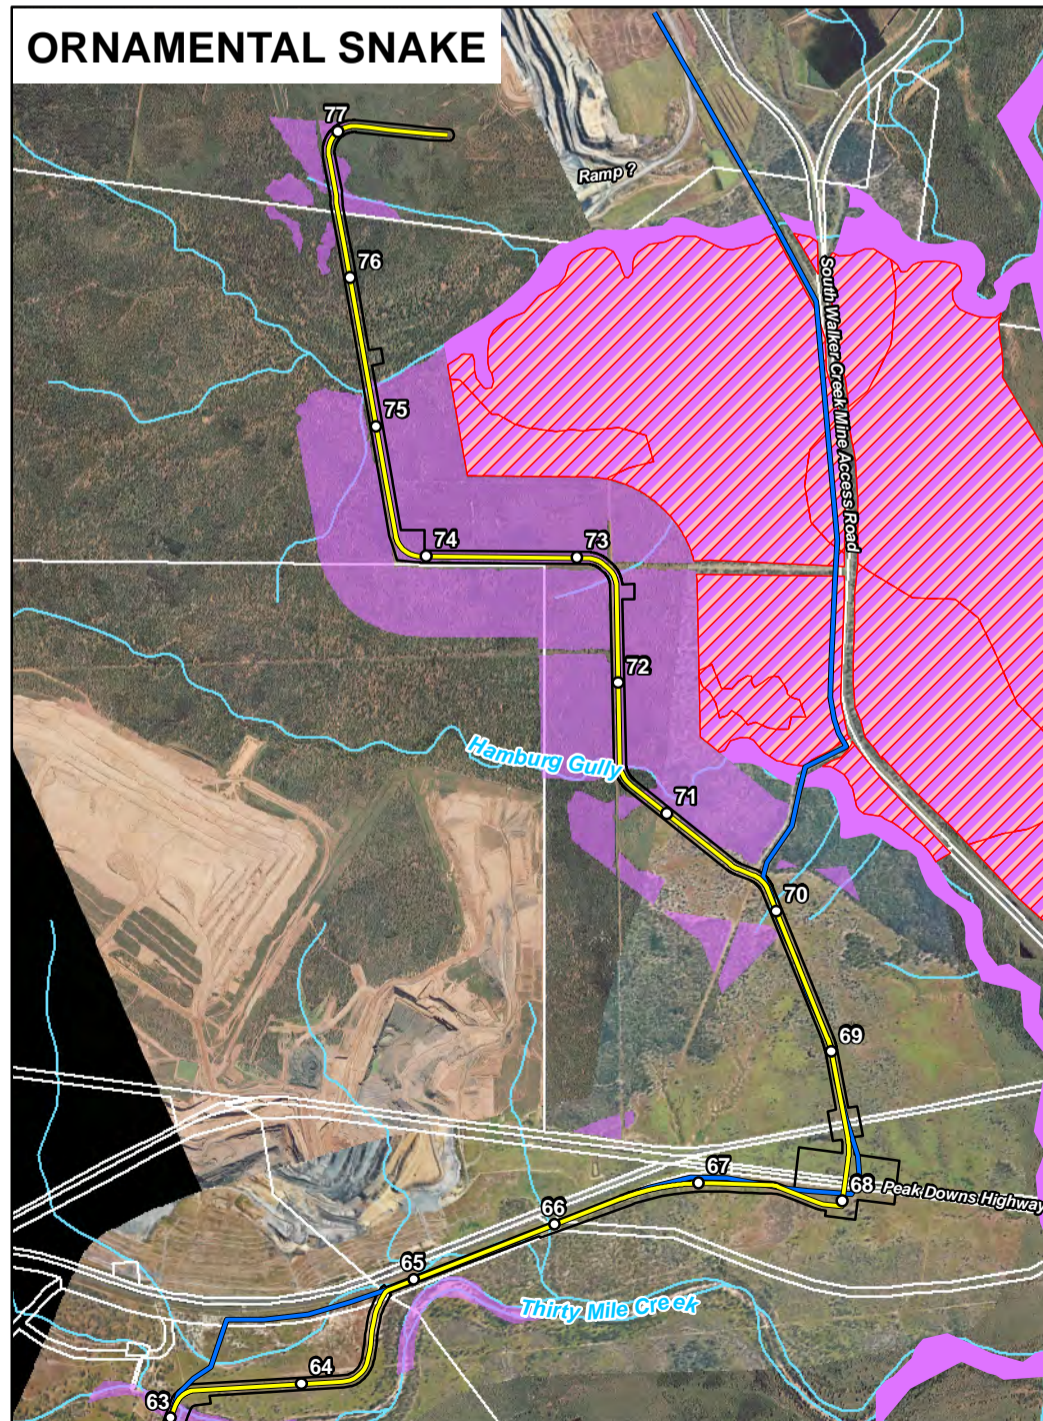

 Mapping Services Brisbane	<ul style="list-style-type: none"> ○ Kilometre Point — Proposed Dragline Walk 2017 (RevC) — Dragline Walk Route (Yr 2000) □ Disturbance Corridor (RevC) □ Property Boundary 	<ul style="list-style-type: none"> ▨ TEC ■ Koala ■ Ornamental Snake ■ Squatter Pigeon ■ Yakka Skink 		 Transverse Mercator Projection. MGA Zone 55. GDA94 Datum.	GRM TO SWC DRAGLINE WALK PROPOSED 2017 ROUTE AND YEAR 2000 ROUTE COMPARISON
	Drawn: Kerissa Reedy Checked: T. Jordan	Date: 01.12.2016 Filename: 20160707-1_Habitat_Mapping	Revision: 1	MAP 1.4a	

**GRM TO SWC DRAGLINE WALK
PROPOSED 2017 ROUTE AND
YEAR 2000 ROUTE COMPARISON**

KOALA

YAKKA SKINK

SQUATTER PIGEON

ORNAMENTAL SNAKE

GRM TO SWC DRAGLINE WALK PROPOSED 2017 ROUTE AND YEAR 2000 ROUTE COMPARISON

Drawn: K.Reedy	Date: 8/12/2016	Revision:
Checked: B.Garner	Filename: 20160707-1r_RevC_2000_Map1_5a	

MAP 1.5a