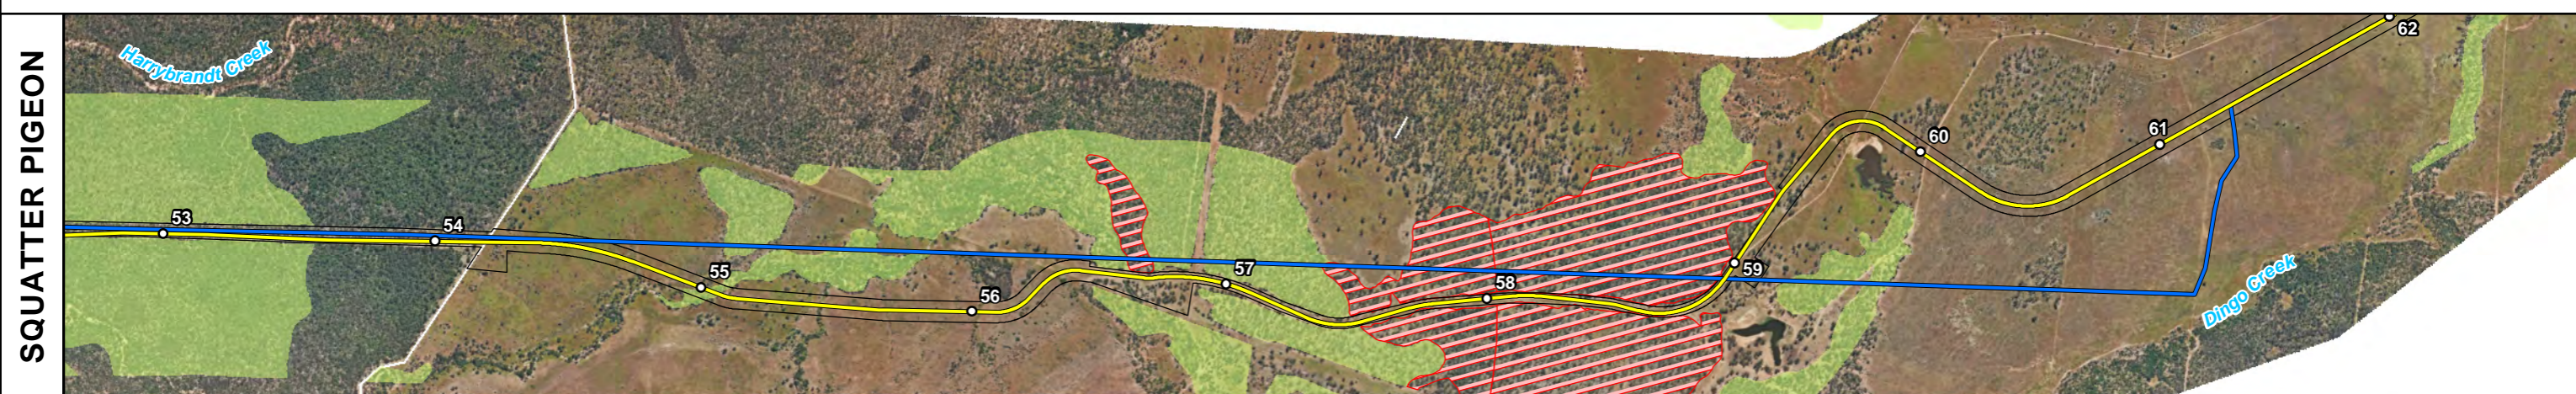

GOONYELLA TO SOUTH WALKER CREEK DRAGLINE WALK PROPOSED 2017 ROUTE AND YEAR 2000 ROUTE COMPARISON		
Drawn: K.Reedy	Date: 8/12/2016	Revision:
Checked: B. Garner	Filename: 20160707-1r_RevC_2000_Map1_3	MAP 1.3

KOALA

YAKKA SKINK

SQUATTER PIGEON

ORNAMENTAL SNAKE

- Kilometre Point
- Proposed Dragline Walk 2017 (RevC)
- Dragline Walk Route (Yr 2000)
- ▭ Disturbance Corridor (RevC)
- ▭ Property Boundary
- ▨ TEC
- Koala
- Ornamental Snake
- Squatter Pigeon
- Yakka Skink

**GRM TO SWC DRAGLINE WALK
PROPOSED 2017 ROUTE AND
YEAR 2000 ROUTE COMPARISON**

Drawn: Kerissa Reedy	Date: 01.12.2016	Revision: 1
Checked: T. Jordan	Filename: 20160707-1_Habitat_Mapping	

MAP 1.3a

GOONYELLA TO SOUTH WALKER CREEK DRAGLINE WALK PROPOSED 2017 ROUTE AND YEAR 2000 ROUTE COMPARISON		
Drawn: K.Reedy	Date: 8/12/2016	Revision:
Checked: B. Garner	Filename: 20160707-1r_RevC_2000_Map1_4	MAP 1.4

 Mapping Services Brisbane	<ul style="list-style-type: none"> ○ Kilometre Point — Proposed Dragline Walk 2017 (RevC) — Dragline Walk Route (Yr 2000) □ Disturbance Corridor (RevC) □ Property Boundary 	<ul style="list-style-type: none"> ▨ TEC ■ Koala ■ Ornamental Snake ■ Squatter Pigeon ■ Yakka Skink 		 Transverse Mercator Projection. MGA Zone 55. GDA94 Datum.	GRM TO SWC DRAGLINE WALK PROPOSED 2017 ROUTE AND YEAR 2000 ROUTE COMPARISON
	Drawn: Kerissa Reedy Checked: T. Jordan	Date: 01.12.2016 Filename: 20160707-1_Habitat_Mapping	Revision: 1	MAP 1.4a	