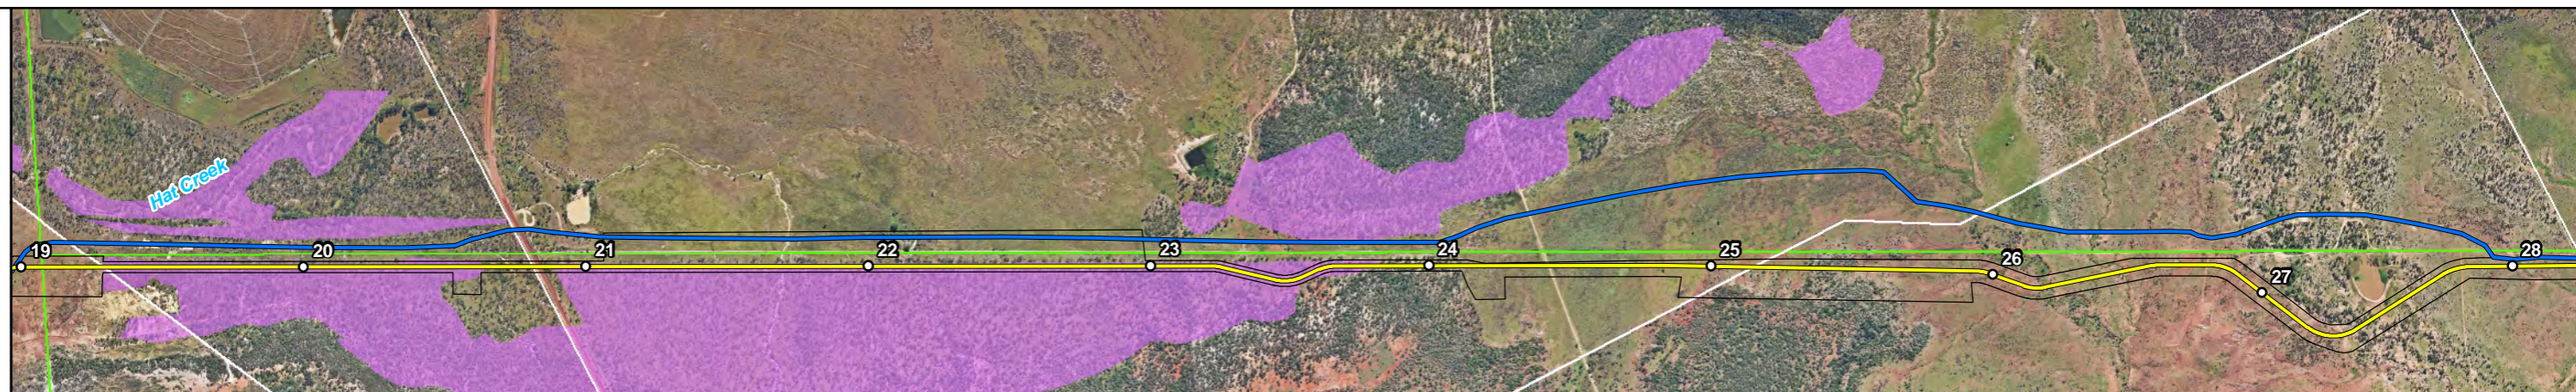

GOONYELLA TO SOUTH WALKER CREEK DRAGLINE WALK PROPOSED 2017 ROUTE AND YEAR 2000 ROUTE COMPARISON		
Drawn: K.Reedy	Date: 8/12/2016	Revision:
Checked: B. Garner	Filename: 20160707-1r_RevC_2000_Map1_2	MAP 1.2

KOALA

YAKKA SKINK

SQUATTER PIGEON

ORNAMENTAL SNAKE

- Kilometre Point
- Proposed Dragline Walk 2017 (RevC)
- Dragline Walk Route (Yr 2000)
- ▭ Disturbance Corridor (RevC)
- ▭ Property Boundary
- ▨ TEC
- Koala
- Ornamental Snake
- Squatter Pigeon
- Yakka Skink

**GRM TO SWC DRAGLINE WALK
PROPOSED 2017 ROUTE AND
YEAR 2000 ROUTE COMPARISON**

Drawn: Kerissa Reedy	Date: 01.12.2016	Revision: 1
Checked: T. Jordan	Filename: 20160707-1_Habitat_Mapping	

MAP 1.2a

○	Kilometre Point	■	Essential / Core Habitat <small>(Koala, Squatter Pigeon, Yakka Skink, Ornamental Snake)</small>
—	Proposed Dragline Walk 2016 (RevC)	—	Powerline
—	Dragline Walk Route (Year 2000)	□	Property Boundary
□	Disturbance Corridor (RevC)		

GOONYELLA TO SOUTH WALKER CREEK DRAGLINE WALK PROPOSED 2017 ROUTE AND YEAR 2000 ROUTE COMPARISON		
Drawn: K.Reedy	Date: 8/12/2016	Revision:
Checked: B. Garner	Filename: 20160707-1r_RevC_2000_Map1_3	MAP 1.3