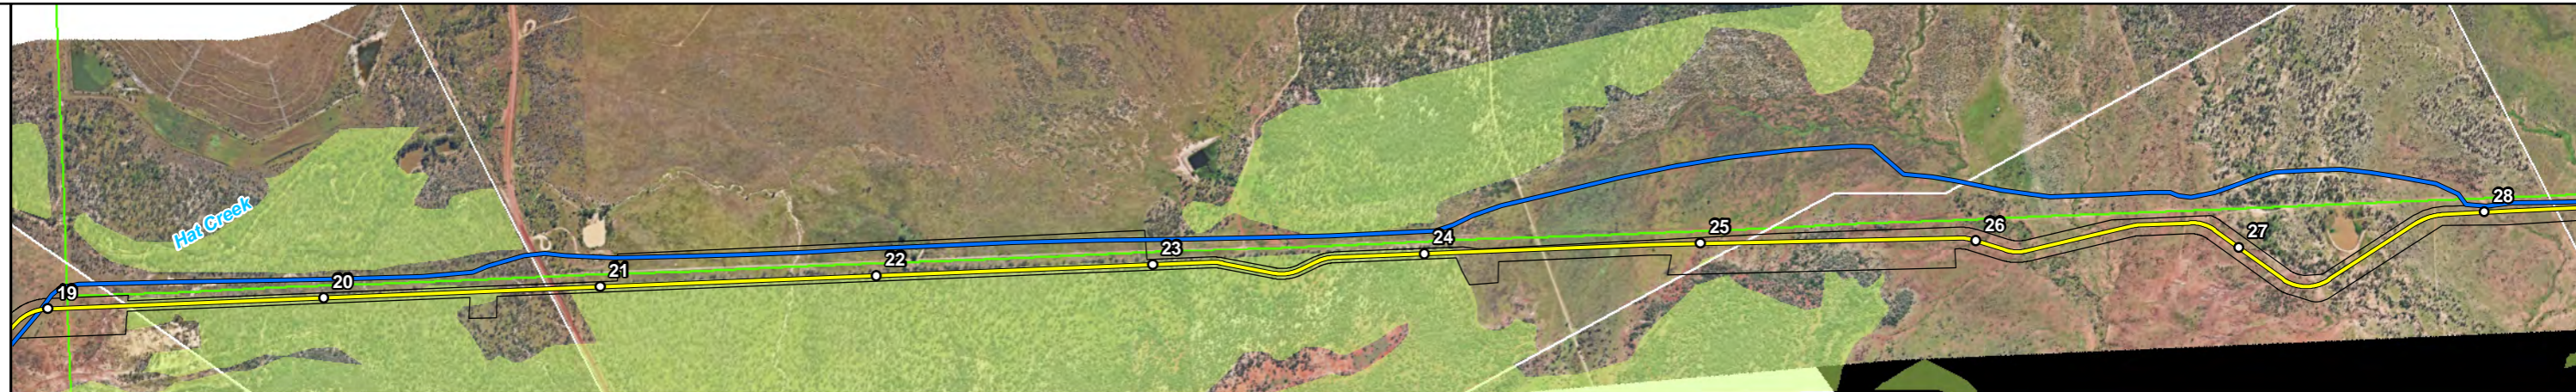

Paul Watts, Source: Esri, DigitalGlobe, GeoEye, Earthstar Geographics, CNES/Airbus DS, USDA, USGS, AEX, Getmapping, Aerogrid, IGN, IGP, swisstopo, the GIS User Community

- Kilometre Point
- Proposed Dragline Walk 2017 (RevC)
- Dragline Walk Route (Year 2000)
- Disturbance Corridor (RevC)
- Essential / Core Habitat
(Koala, Squatter Pigeon, Yakka Skink, Ornamental Snake)
- Powerline
- Property Boundary

GOONYELLA TO SOUTH WALKER CREEK DRAGLINE WALK PROPOSED 2017 ROUTE AND YEAR 2000 ROUTE COMPARISON		
Drawn: K.Reedy	Date: 8/12/2016	Revision:
Checked: B. Garner	Filename: 20160707-1r_RevC_2000_Map1_2	MAP 1.2

KOALA

YAKKA SKINK

SQUATTER PIGEON

ORNAMENTAL SNAKE

- Kilometre Point
- Proposed Dragline Walk 2017 (RevC)
- Dragline Walk Route (Yr 2000)
- ▭ Disturbance Corridor (RevC)
- ▭ Property Boundary
- ▨ TEC
- Koala
- Ornamental Snake
- Squatter Pigeon
- Yakka Skink

**GRM TO SWC DRAGLINE WALK
PROPOSED 2017 ROUTE AND
YEAR 2000 ROUTE COMPARISON**

Drawn: Kerissa Reedy	Date: 01.12.2016	Revision: 1
Checked: T. Jordan	Filename: 20160707-1_Habitat_Mapping	

MAP 1.2a

○	Kilometre Point	■	Essential / Core Habitat <small>(Koala, Squatter Pigeon, Yakka Skink, Ornamental Snake)</small>
—	Proposed Dragline Walk 2016 (RevC)	—	Powerline
—	Dragline Walk Route (Year 2000)	□	Property Boundary
□	Disturbance Corridor (RevC)		