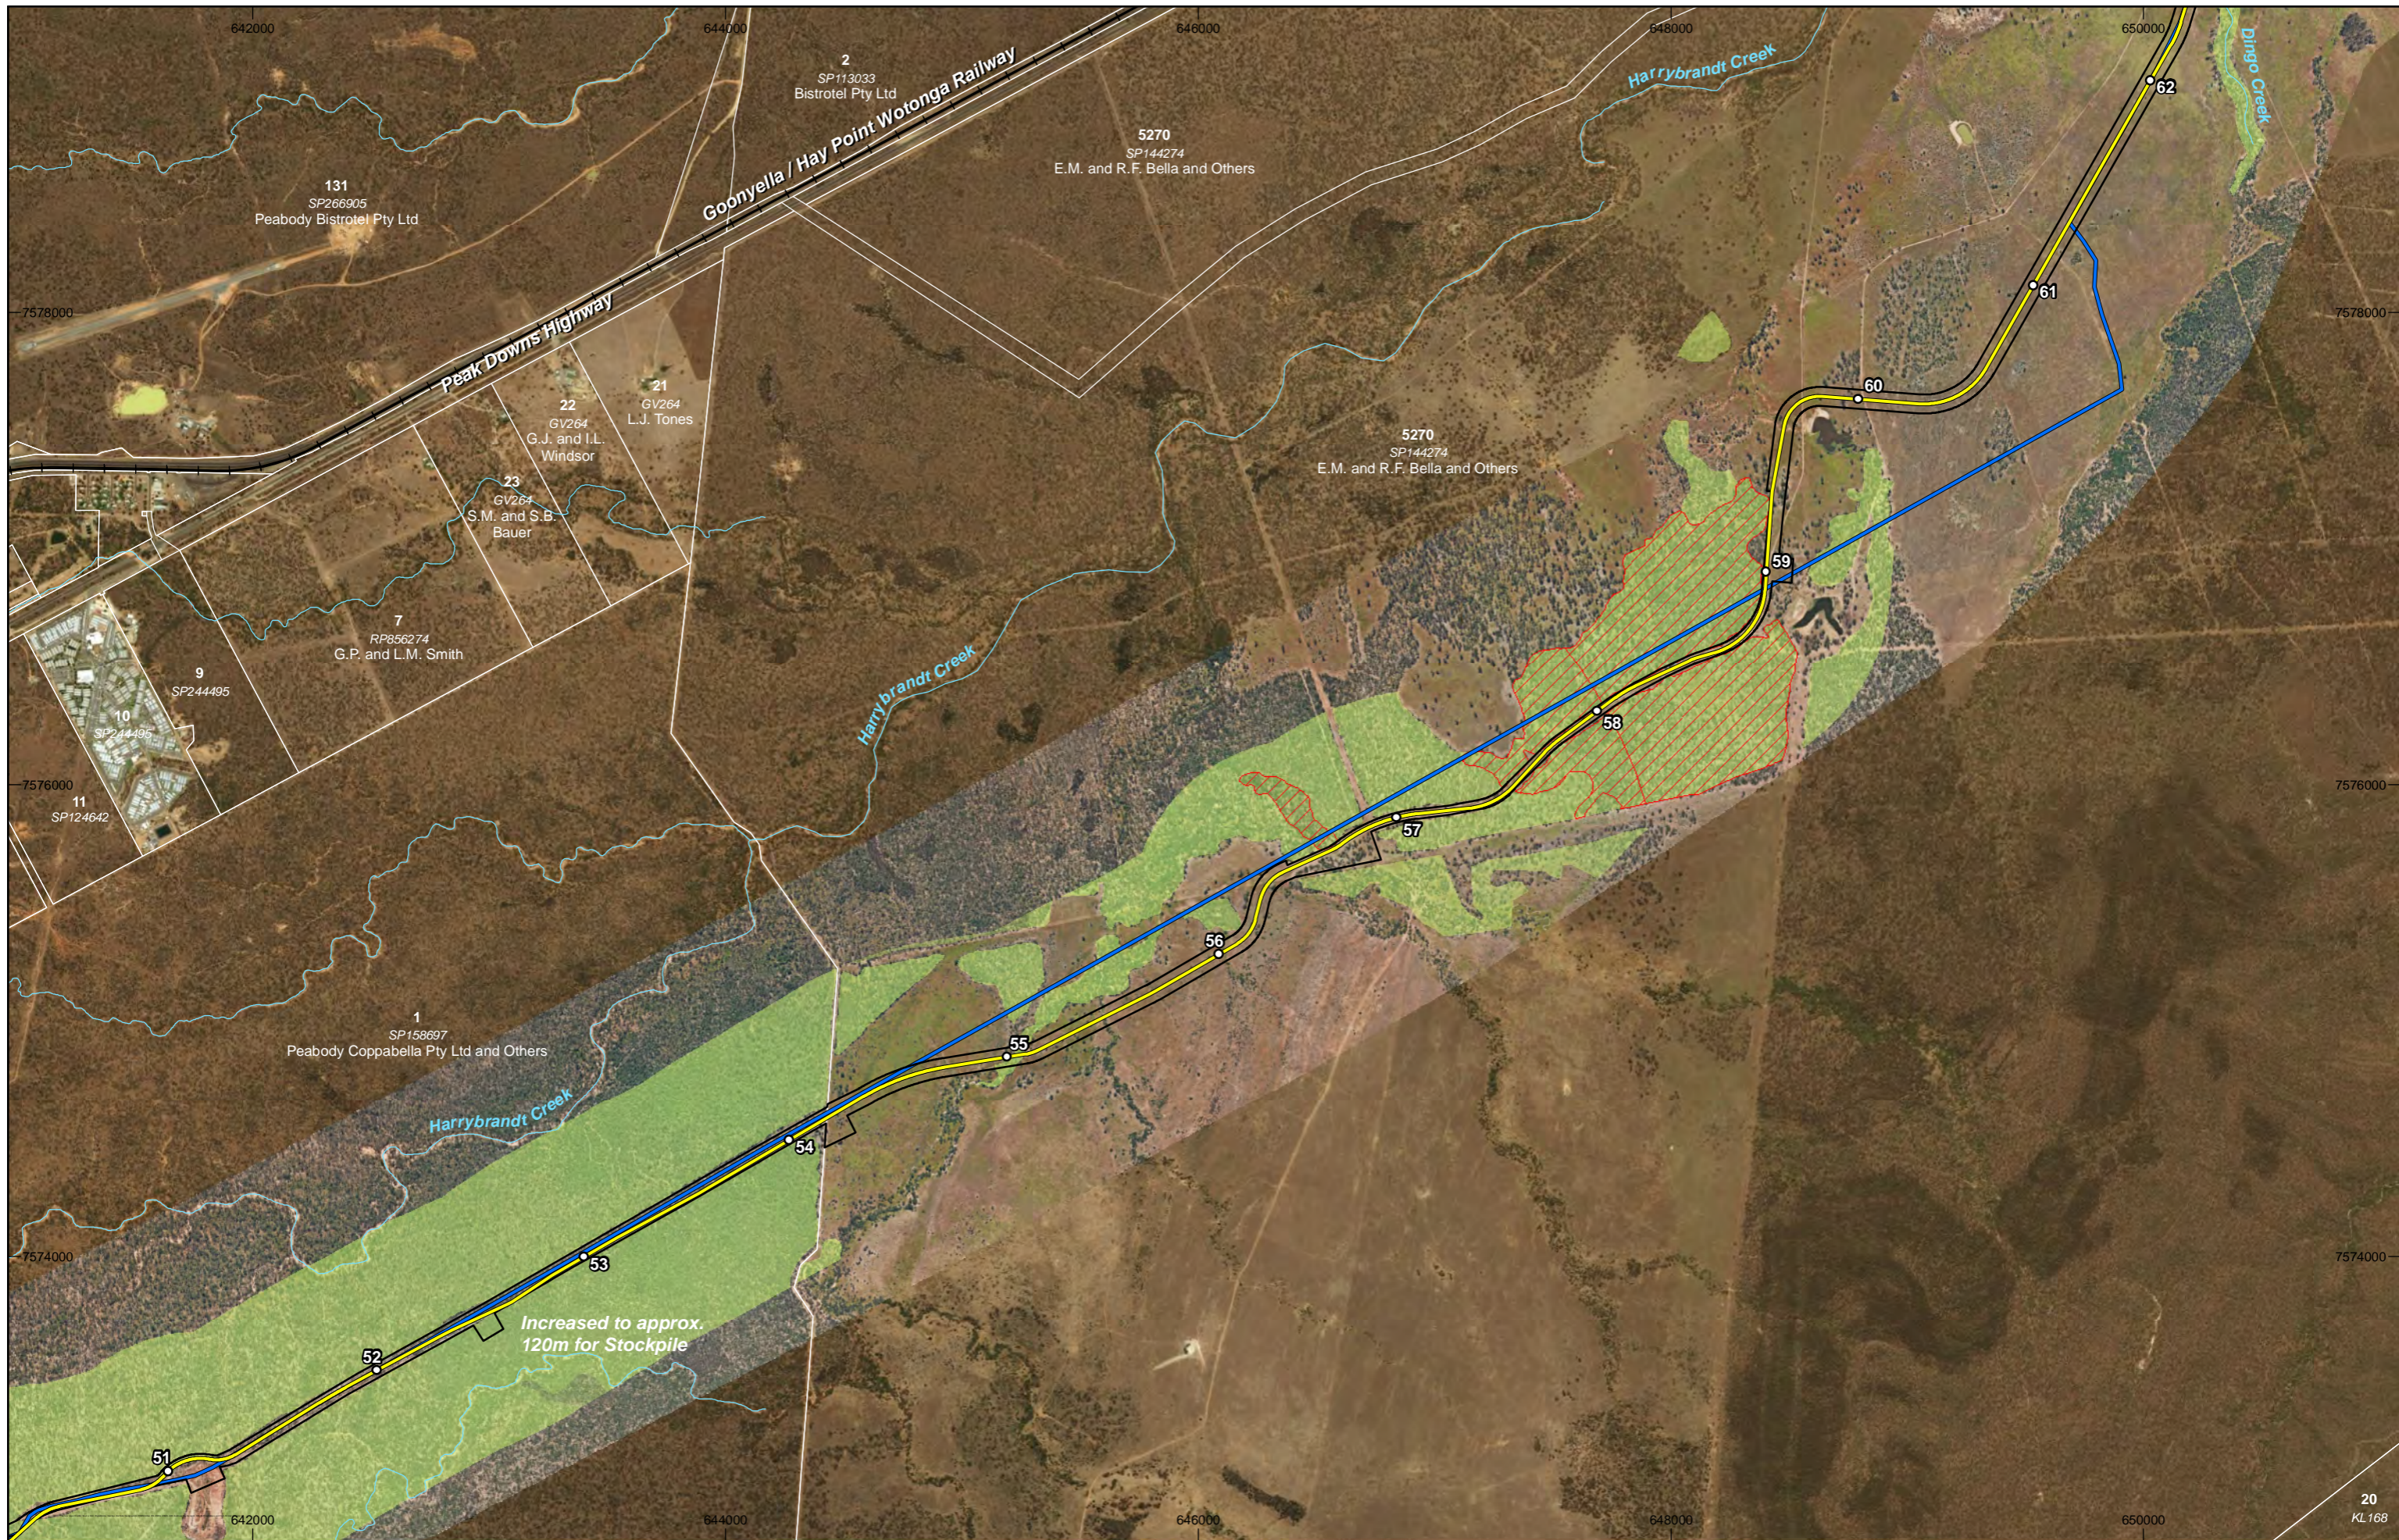

GOONYELLA TO SOUTH WALKER CREEK DRAGLINE WALK PROPOSED 2017 ROUTE AND YEAR 2000 ROUTE COMPARISON		
Drawn: K.Reedy	Date: 8/12/2016	Revision:
Checked: B. Garner	Filename: 20160707-1r_RevC_2000_Map1_3	MAP 1.3

KOALA

YAKKA SKINK

SQUATTER PIGEON

ORNAMENTAL SNAKE

- Kilometre Point
- Proposed Dragline Walk 2017 (RevC)
- Dragline Walk Route (Yr 2000)
- ▭ Disturbance Corridor (RevC)
- ▭ Property Boundary
- ▨ TEC
- Koala
- Ornamental Snake
- Squatter Pigeon
- Yakka Skink

**GRM TO SWC DRAGLINE WALK
PROPOSED 2017 ROUTE AND
YEAR 2000 ROUTE COMPARISON**

Drawn: Kerissa Reedy	Date: 01.12.2016	Revision: 1
Checked: T. Jordan	Filename: 20160707-1_Habitat_Mapping	

MAP 1.3a

GOONYELLA TO SOUTH WALKER CREEK DRAGLINE WALK PROPOSED 2017 ROUTE AND YEAR 2000 ROUTE COMPARISON		
Drawn: K.Reedy	Date: 8/12/2016	Revision:
Checked: B. Garner	Filename: 20160707-1r_RevC_2000_Map1_4	MAP 1.4

 Mapping Services Brisbane	<ul style="list-style-type: none"> ○ Kilometre Point — Proposed Dragline Walk 2017 (RevC) — Dragline Walk Route (Yr 2000) □ Disturbance Corridor (RevC) □ Property Boundary 	<ul style="list-style-type: none"> ▨ TEC ■ Koala ■ Ornamental Snake ■ Squatter Pigeon ■ Yakka Skink 		 Transverse Mercator Projection. MGA Zone 55. GDA94 Datum.	GRM TO SWC DRAGLINE WALK PROPOSED 2017 ROUTE AND YEAR 2000 ROUTE COMPARISON
	Drawn: Kerissa Reedy Checked: T. Jordan	Date: 01.12.2016 Filename: 20160707-1_Habitat_Mapping	Revision: 1	MAP 1.4a	