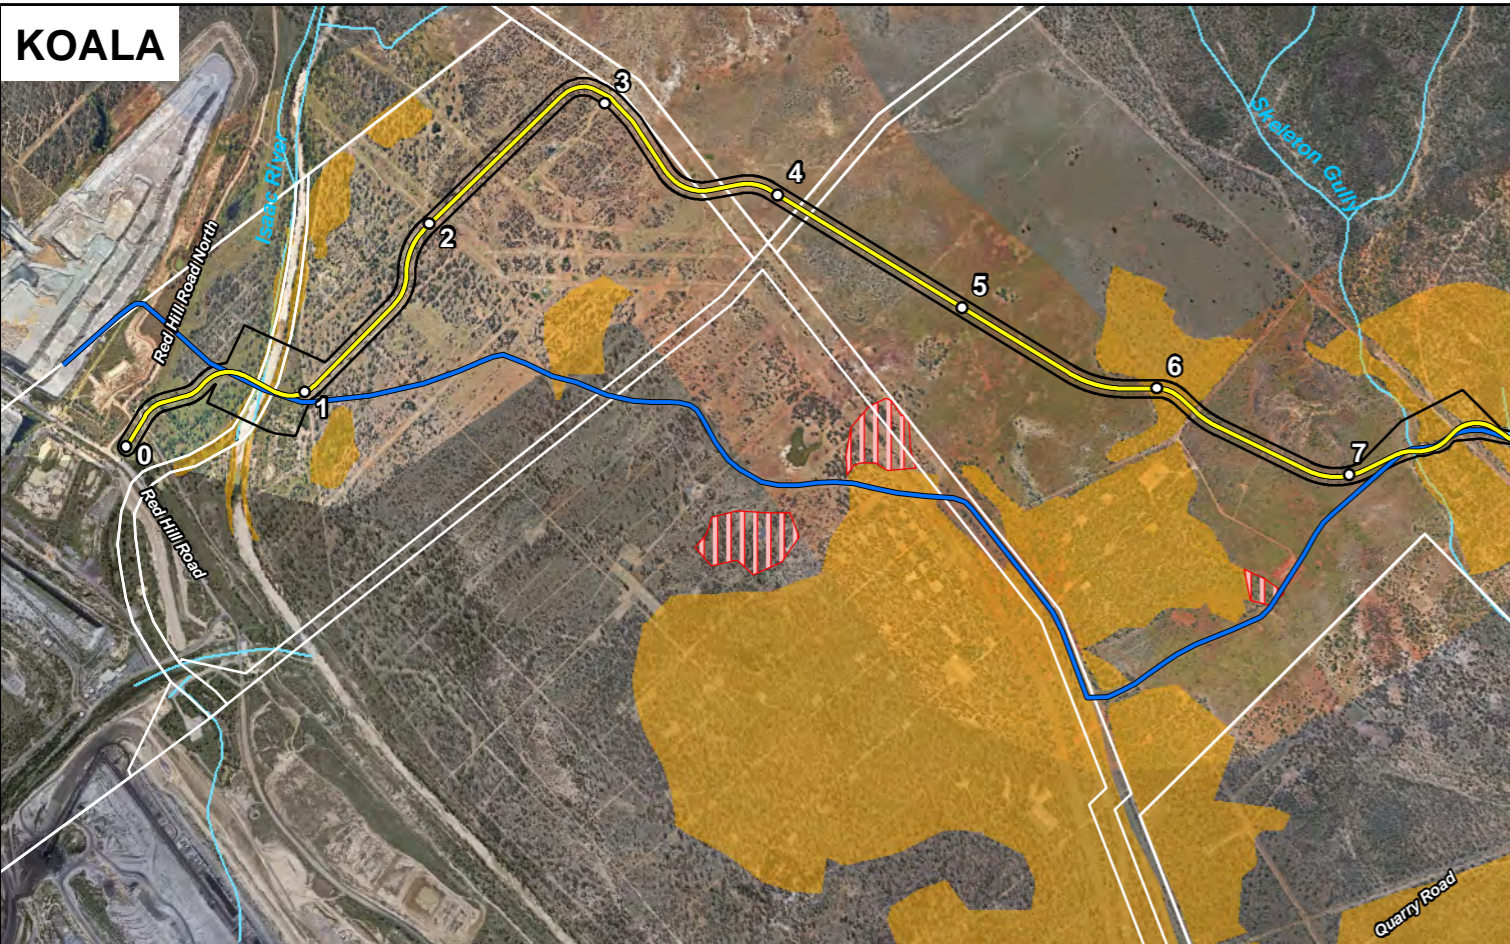

KOALA

YAKKA SKINK

SQUATTER PIGEON

ORNAMENTAL SNAKE

- Kilometre Point
- Dragline Walk Route (Yr 2000)
- Proposed Dragline Walk 2017 (RevC)
- ▭ Disturbance Corridor (RevC)
- ▭ Property Boundary
- ▨ TEC
- Koala
- Ornamental Snake
- Squatter Pigeon
- Yakka Skink

0 500 1,000 Metres
Transverse Mercator Projection.
MGA Zone 55. GDA94 Datum.

GRM TO SWC DRAGLINE WALK PROPOSED 2017 ROUTE AND YEAR 2000 ROUTE COMPARISON

Drawn: Kerissa Reedy	Date: 08.12.2016	Revision: 1
Checked: B. Garner	Filename: 20160707-1r_RevC_2000_1_1a	MAP 1.1a