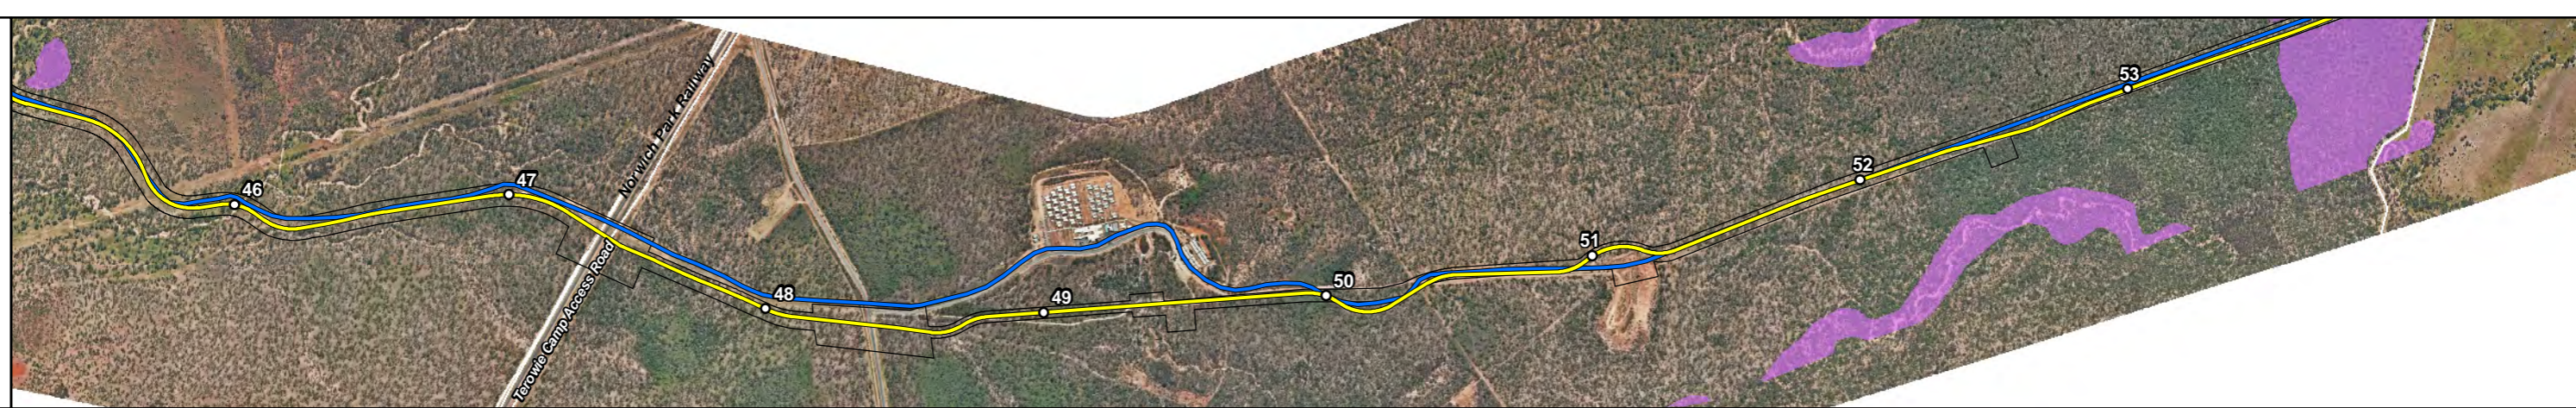

GOONYELLA TO SOUTH WALKER CREEK DRAGLINE WALK PROPOSED 2017 ROUTE AND YEAR 2000 ROUTE COMPARISON		
Drawn: K.Reedy	Date: 8/12/2016	Revision:
Checked: B. Garner	Filename: 20160707-1r_RevC_2000_Map1_3	MAP 1.3

KOALA

YAKKA SKINK

SQUATTER PIGEON

ORNAMENTAL SNAKE

- Kilometre Point
- Proposed Dragline Walk 2017 (RevC)
- Dragline Walk Route (Yr 2000)
- ▭ Disturbance Corridor (RevC)
- ▭ Property Boundary
- ▨ TEC
- Koala
- Ornamental Snake
- Squatter Pigeon
- Yakka Skink