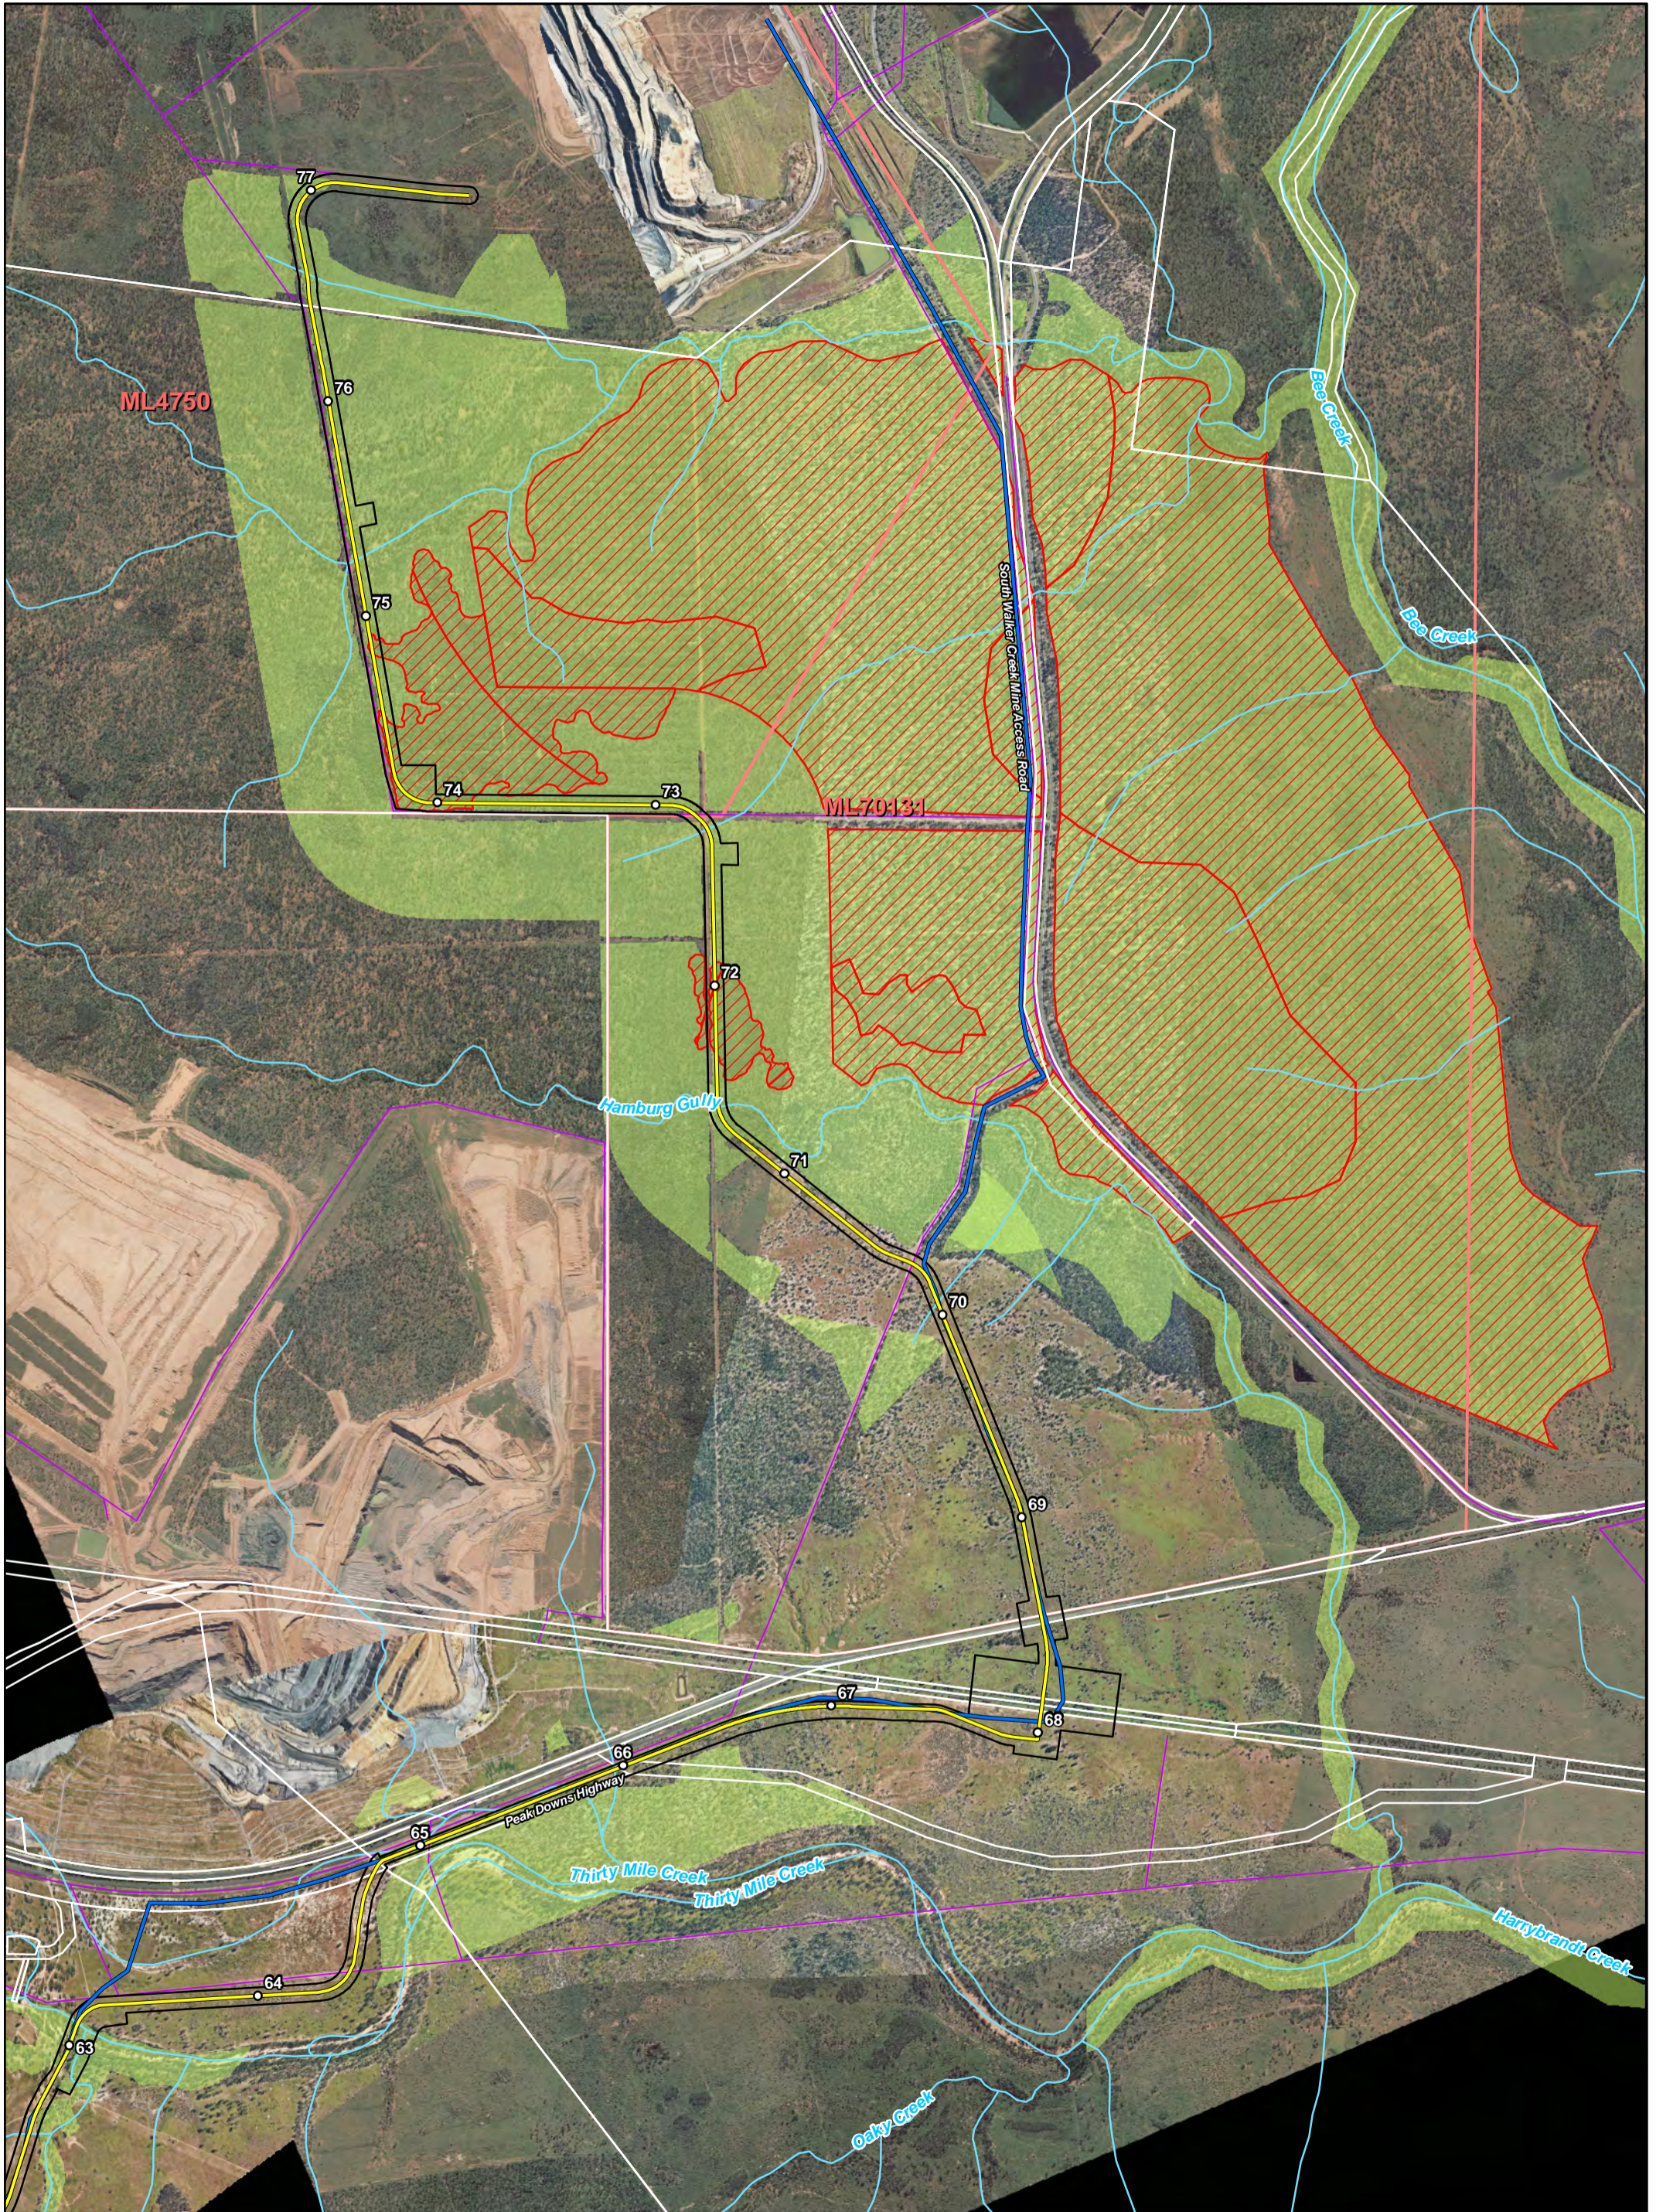

GOONYELLA TO SOUTH WALKER CREEK DRAGLINE WALK PROPOSED 2017 ROUTE AND YEAR 2000 ROUTE COMPARISON		
Drawn: K.Reedy	Date: 8/12/2016	Revision:
Checked: B. Garner	Filename: 20160707-1r_RevC_2000_Map1_3	MAP 1.3

KOALA

YAKKA SKINK

SQUATTER PIGEON

ORNAMENTAL SNAKE

- Kilometre Point
- Proposed Dragline Walk 2017 (RevC)
- Dragline Walk Route (Yr 2000)
- ▭ Disturbance Corridor (RevC)
- ▭ Property Boundary
- ▨ TEC
- Koala
- Ornamental Snake
- Squatter Pigeon
- Yakka Skink

**GRM TO SWC DRAGLINE WALK
PROPOSED 2017 ROUTE AND
YEAR 2000 ROUTE COMPARISON**

Drawn: Kerissa Reedy	Date: 01.12.2016	Revision: 1
Checked: T. Jordan	Filename: 20160707-1_Habitat_Mapping	

MAP 1.3a

GOONYELLA TO SOUTH WALKER CREEK DRAGLINE WALK PROPOSED 2017 ROUTE AND YEAR 2000 ROUTE COMPARISON		
Drawn: K.Reedy	Date: 8/12/2016	Revision:
Checked: B. Garner	Filename: 20160707-1r_RevC_2000_Map1_4	MAP 1.4

 Mapping Services Brisbane	<ul style="list-style-type: none"> ○ Kilometre Point — Proposed Dragline Walk 2017 (RevC) — Dragline Walk Route (Yr 2000) □ Disturbance Corridor (RevC) □ Property Boundary 	<ul style="list-style-type: none"> ▨ TEC ■ Koala ■ Ornamental Snake ■ Squatter Pigeon ■ Yakka Skink 		 Transverse Mercator Projection. MGA Zone 55. GDA94 Datum.	GRM TO SWC DRAGLINE WALK PROPOSED 2017 ROUTE AND YEAR 2000 ROUTE COMPARISON
	Drawn: Kerissa Reedy Checked: T. Jordan	Date: 01.12.2016 Filename: 20160707-1_Habitat_Mapping	Revision: 1	MAP 1.4a	