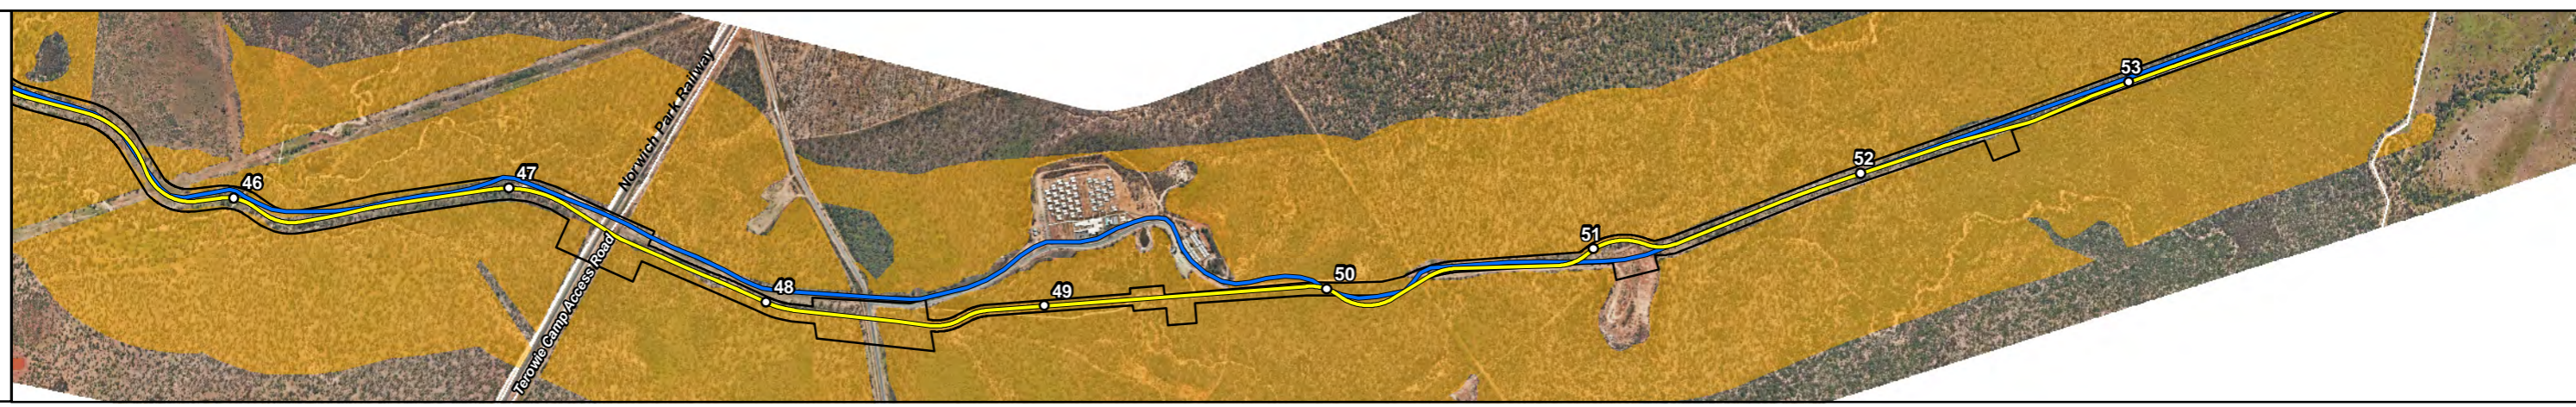

KOALA

YAKKA SKINK

SQUATTER PIGEON

ORNAMENTAL SNAKE

- Kilometre Point
- Proposed Dragline Walk 2017 (RevC)
- Dragline Walk Route (Yr 2000)
- ▭ Disturbance Corridor (RevC)
- ▭ Property Boundary
- ▨ TEC
- Koala
- Ornamental Snake
- Squatter Pigeon
- Yakka Skink

**GRM TO SWC DRAGLINE WALK
PROPOSED 2017 ROUTE AND
YEAR 2000 ROUTE COMPARISON**

Drawn: Kerissa Reedy	Date: 01.12.2016	Revision: 1
Checked: T. Jordan	Filename: 20160707-1_Habitat_Mapping	

MAP 1.3a