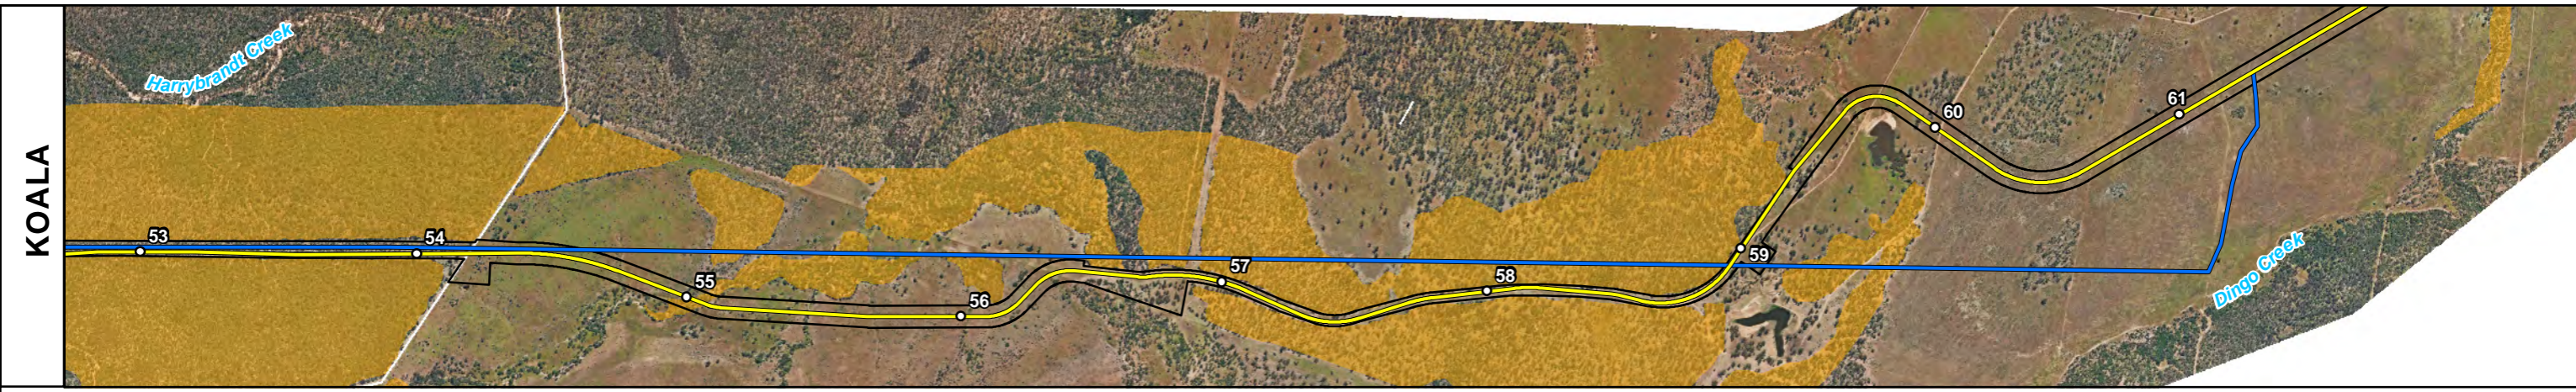

Mapping Services Brisbane	○ Kilometre Point — Proposed Dragline Walk 2017 (RevC) — Dragline Walk Route (Yr 2000) □ Disturbance Corridor (RevC) □ Property Boundary	▨ TEC ■ Koala ■ Ornamental Snake ■ Squatter Pigeon ■ Yakka Skink		 Transverse Mercator Projection. MGA Zone 55. GDA94 Datum.	GRM TO SWC DRAGLINE WALK PROPOSED 2017 ROUTE AND YEAR 2000 ROUTE COMPARISON
	Drawn: Kerissa Reedy Checked: T. Jordan	Date: 01.12.2016 Filename: 20160707-1_Habitat_Mapping	Revision: 1	MAP 1.4a