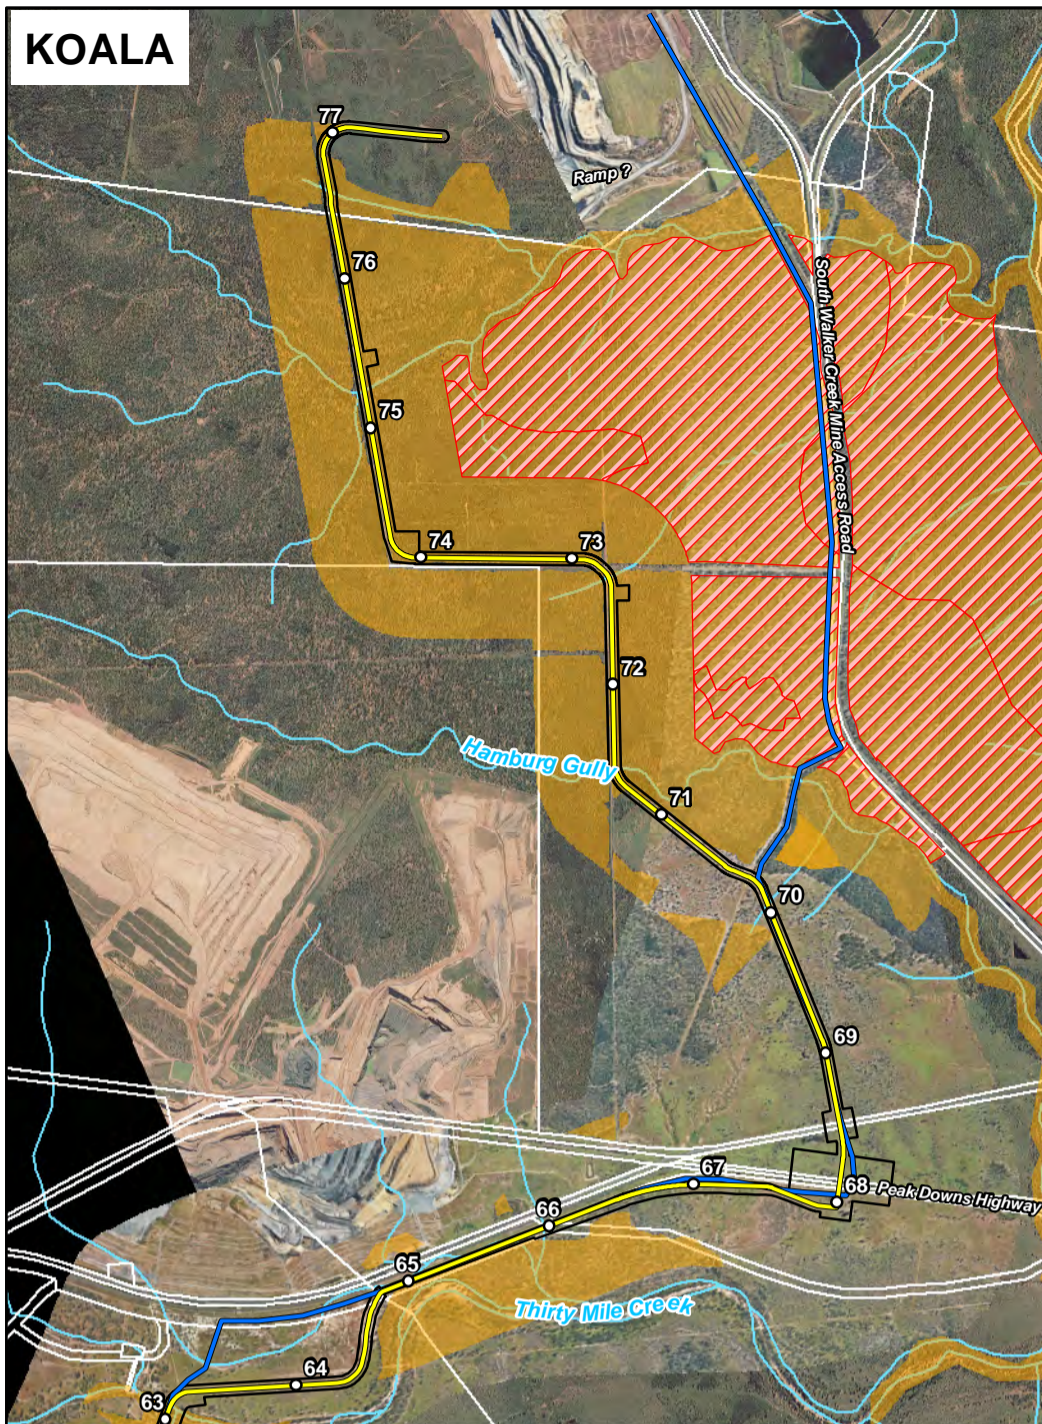

KOALA

YAKKA SKINK

SQUATTER PIGEON

ORNAMENTAL SNAKE

- Kilometre Point
- Proposed Dragline Walk 2017 (RevC)
- Dragline Walk Route (Yr 2000)
- ▭ Disturbance Corridor (RevC)
- ▭ Property Boundary
- ▨ TEC
- Koala
- Ornamental Snake
- Squatter Pigeon
- Yakka Skink

**GRM TO SWC DRAGLINE WALK
PROPOSED 2017 ROUTE AND
YEAR 2000 ROUTE COMPARISON**

Drawn: Kerissa Reedy	Date: 01.12.2016	Revision: 1
Checked: T. Jordan	Filename: 20160707-1_Habitat_Mapping	

MAP 1.3a

GOONYELLA TO SOUTH WALKER CREEK DRAGLINE WALK PROPOSED 2017 ROUTE AND YEAR 2000 ROUTE COMPARISON		
Drawn: K.Reedy	Date: 8/12/2016	Revision:
Checked: B. Garner	Filename: 20160707-1r_RevC_2000_Map1_4	MAP 1.4

 Mapping Services Brisbane	<ul style="list-style-type: none"> ○ Kilometre Point — Proposed Dragline Walk 2017 (RevC) — Dragline Walk Route (Yr 2000) □ Disturbance Corridor (RevC) □ Property Boundary 	<ul style="list-style-type: none"> ▨ TEC ■ Koala ■ Ornamental Snake ■ Squatter Pigeon ■ Yakka Skink 		 Transverse Mercator Projection. MGA Zone 55. GDA94 Datum.	GRM TO SWC DRAGLINE WALK PROPOSED 2017 ROUTE AND YEAR 2000 ROUTE COMPARISON
	Drawn: Kerissa Reedy Checked: T. Jordan	Date: 01.12.2016 Filename: 20160707-1_Habitat_Mapping	Revision: 1	MAP 1.4a	

**GRM TO SWC DRAGLINE WALK
PROPOSED 2017 ROUTE AND
YEAR 2000 ROUTE COMPARISON**

KOALA

YAKKA SKINK

SQUATTER PIGEON

ORNAMENTAL SNAKE

GRM TO SWC DRAGLINE WALK PROPOSED 2017 ROUTE AND YEAR 2000 ROUTE COMPARISON