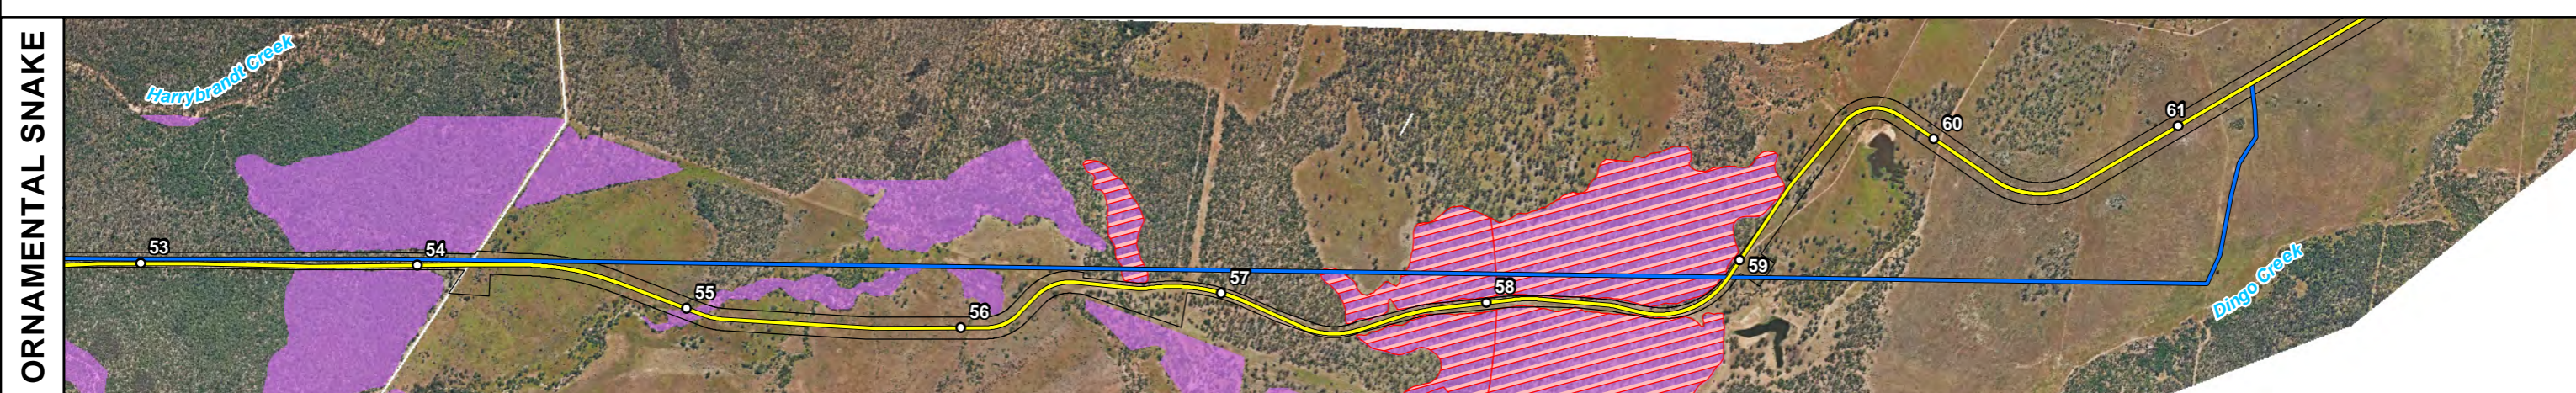

GOONYELLA TO SOUTH WALKER CREEK DRAGLINE WALK PROPOSED 2017 ROUTE AND YEAR 2000 ROUTE COMPARISON		
Drawn: K.Reedy	Date: 8/12/2016	Revision:
Checked: B. Garner	Filename: 20160707-1r_RevC_2000_Map1_3	MAP 1.3

KOALA

YAKKA SKINK

SQUATTER PIGEON

ORNAMENTAL SNAKE

- Kilometre Point
- Proposed Dragline Walk 2017 (RevC)
- Dragline Walk Route (Yr 2000)
- ▭ Disturbance Corridor (RevC)
- ▭ Property Boundary
- ▨ TEC
- Koala
- Ornamental Snake
- Squatter Pigeon
- Yakka Skink

**GRM TO SWC DRAGLINE WALK
PROPOSED 2017 ROUTE AND
YEAR 2000 ROUTE COMPARISON**

Drawn: Kerissa Reedy	Date: 01.12.2016	Revision: 1
Checked: T. Jordan	Filename: 20160707-1_Habitat_Mapping	

MAP 1.3a

GOONYELLA TO SOUTH WALKER CREEK DRAGLINE WALK PROPOSED 2017 ROUTE AND YEAR 2000 ROUTE COMPARISON		
Drawn: K.Reedy	Date: 8/12/2016	Revision:
Checked: B. Garner	Filename: 20160707-1r_RevC_2000_Map1_4	MAP 1.4

 Mapping Services Brisbane	<ul style="list-style-type: none"> ○ Kilometre Point — Proposed Dragline Walk 2017 (RevC) — Dragline Walk Route (Yr 2000) □ Disturbance Corridor (RevC) □ Property Boundary 	<ul style="list-style-type: none"> ▨ TEC ■ Koala ■ Ornamental Snake ■ Squatter Pigeon ■ Yakka Skink 		 Transverse Mercator Projection. MGA Zone 55. GDA94 Datum.	GRM TO SWC DRAGLINE WALK PROPOSED 2017 ROUTE AND YEAR 2000 ROUTE COMPARISON
	Drawn: Kerissa Reedy Checked: T. Jordan	Date: 01.12.2016 Filename: 20160707-1_Habitat_Mapping	Revision: 1	MAP 1.4a	