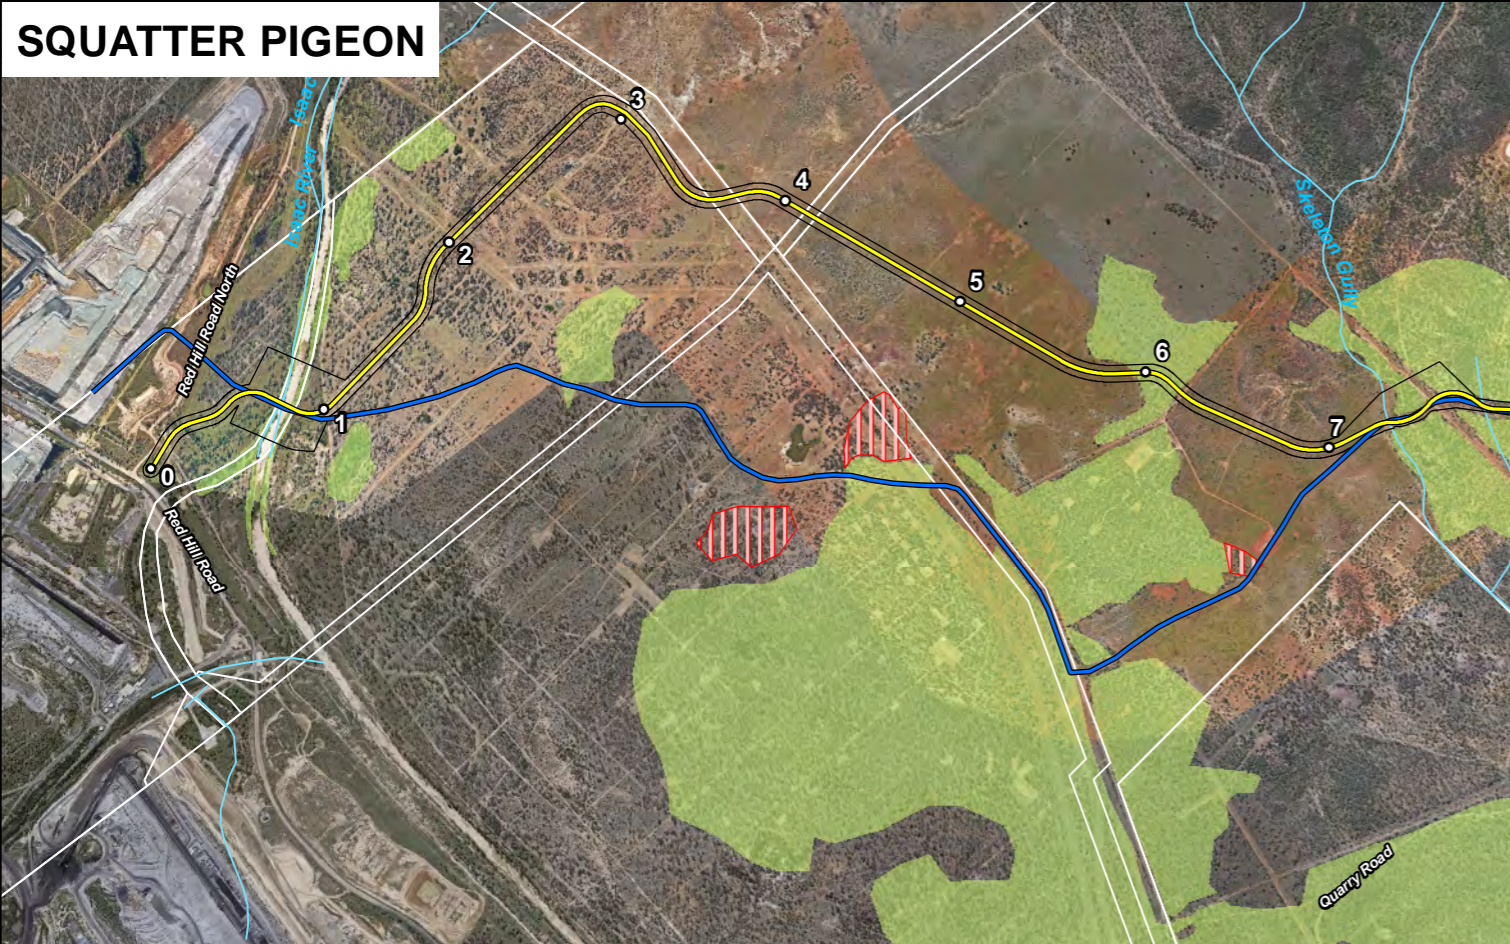

○	Kilometre Point	■	Exploration Permit Coal
—	Proposed Dragline Walk 2017 (RevC)	■	Mining Lease
—	Dragline Walk Route (Yr 2000)	■	Essential / Core Habitat <i>(Koala, Squatter Pigeon, Ornamental Snake, Yakka Skink)</i>
—	Disturbance Corridor (RevC)	■	Threatened Ecological Community
—	Powerline	—	Property Boundary

GOONYELLA TO SOUTH WALKER CREEK DRAGLINE WALK PROPOSED 2017 ROUTE AND YEAR 2000 ROUTE COMPARISON		
Drawn: K.Reedy	Date: 8/12/2016	Revision:
Checked: B. Garner	Filename: 20160707-1r_RevC_2000_Map1_1	MAP 1.1

KOALA

YAKKA SKINK

SQUATTER PIGEON

ORNAMENTAL SNAKE

- Kilometre Point
- Dragline Walk Route (Yr 2000)
- Proposed Dragline Walk 2017 (RevC)
- ▭ Disturbance Corridor (RevC)
- ▭ Property Boundary
- ▨ TEC
- Koala
- Ornamental Snake
- Squatter Pigeon
- Yakka Skink

Paul Watts, Source: Esri, DigitalGlobe, GeoEye, Earthstar Geographics, CNES/Airbus DS, USDA, USGS, AEX, Getmapping, Aerogrid, IGN, IGP, swisstopo, the GIS User Community

- Kilometre Point
- Proposed Dragline Walk 2017 (RevC)
- Dragline Walk Route (Year 2000)
- Disturbance Corridor (RevC)
- Essential / Core Habitat
(Koala, Squatter Pigeon, Yakka Skink, Ornamental Snake)
- Powerline
- Property Boundary