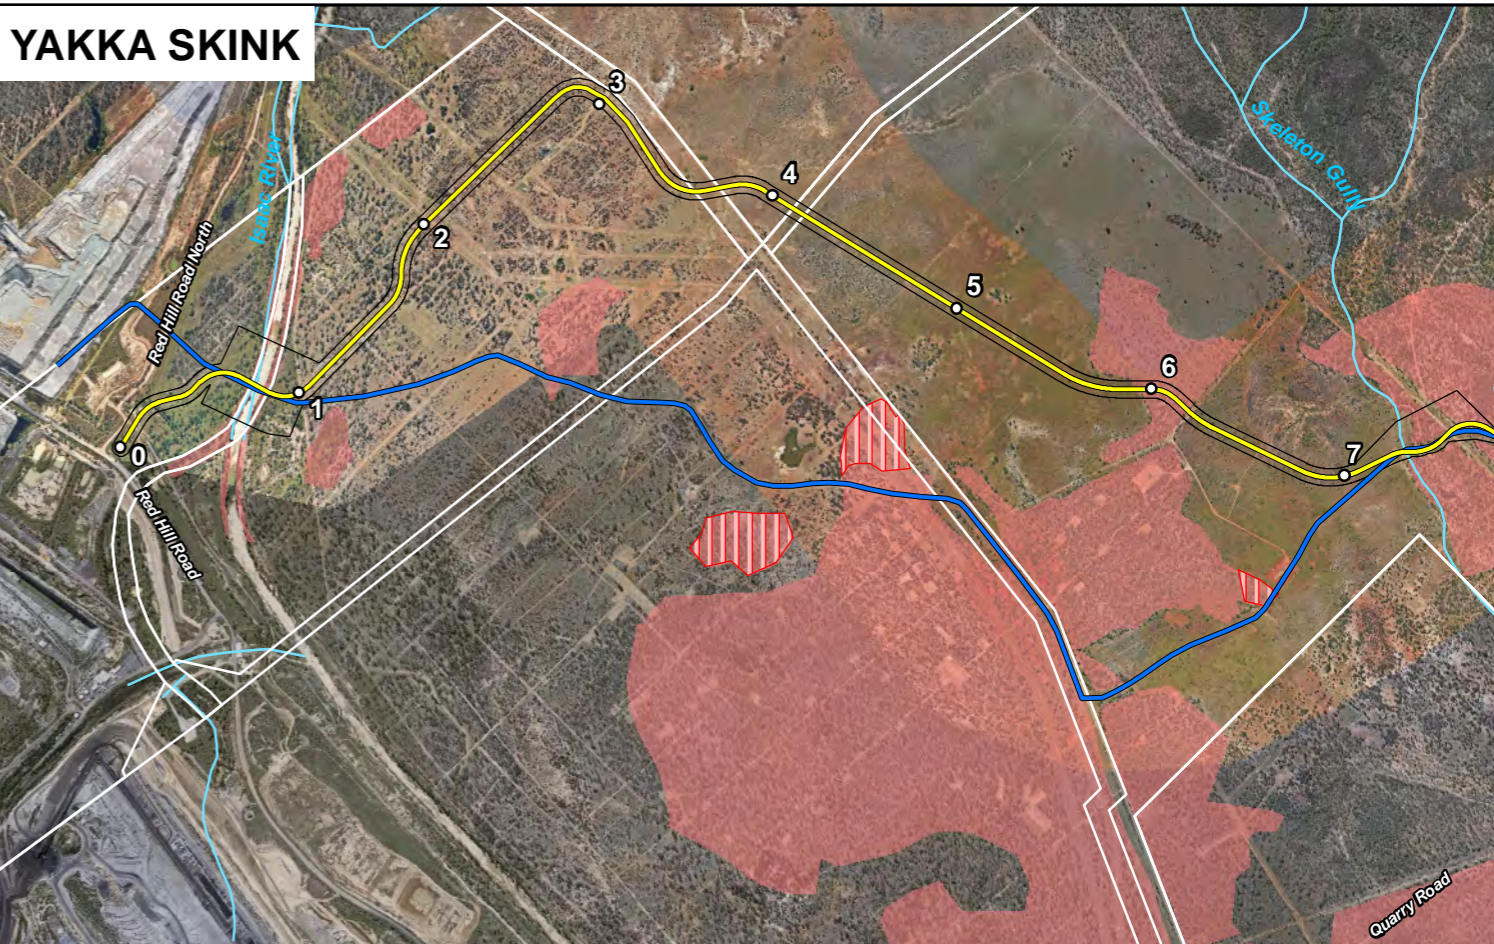

**GRM TO SWC DRAGLINE WALK
PROPOSED 2017 ROUTE AND
YEAR 2000 ROUTE COMPARISON**

Source: Esri, DigitalGlobe, GeoEye, Earthstar Geographics, CNES/Airbus DS, USDA, USGS, AEX, Getmapping, Aerogrid, IGN, IGP, swisstopo, and the GIS User Community

○	Kilometre Point	■	Exploration Permit Coal
—	Proposed Dragline Walk 2017 (RevC)	■	Mining Lease
—	Dragline Walk Route (Yr 2000)	■	Essential / Core Habitat <i>(Koala, Squatter Pigeon, Ornamental Snake, Yakka Skink)</i>
—	Disturbance Corridor (RevC)	■	Threatened Ecological Community
—	Powerline	—	Property Boundary

GOONYELLA TO SOUTH WALKER CREEK DRAGLINE WALK PROPOSED 2017 ROUTE AND YEAR 2000 ROUTE COMPARISON		
Drawn: K.Reedy	Date: 8/12/2016	Revision:
Checked: B. Garner	Filename: 20160707-1r_RevC_2000_Map1_1	MAP 1.1

KOALA

YAKKA SKINK

SQUATTER PIGEON

ORNAMENTAL SNAKE

- Kilometre Point
- Dragline Walk Route (Yr 2000)
- Proposed Dragline Walk 2017 (RevC)
- ▭ Disturbance Corridor (RevC)
- ▭ Property Boundary
- ▨ TEC
- Koala
- Ornamental Snake
- Squatter Pigeon
- Yakka Skink