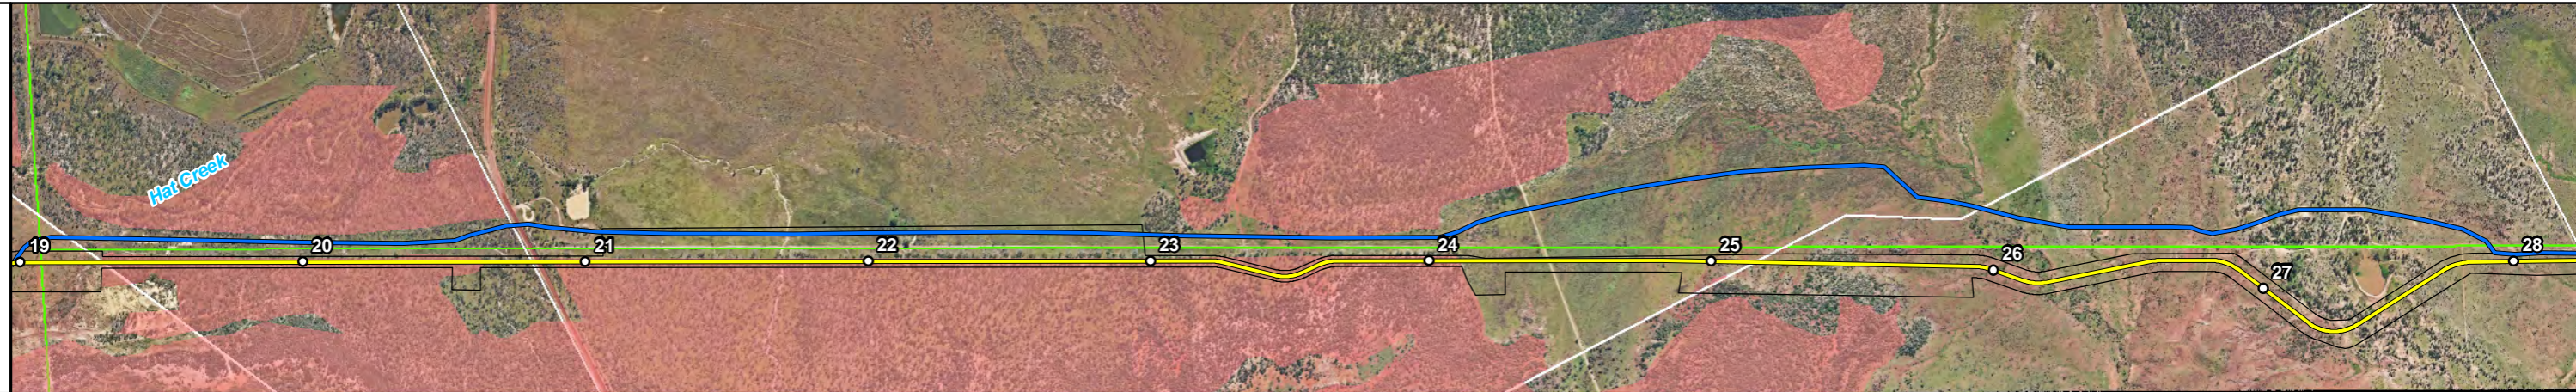

Paul Watts, Source: Esri, DigitalGlobe, GeoEye, Earthstar Geographics, CNES/Airbus DS, USDA, USGS, AEX, Getmapping, Aerogrid, IGN, IGP, swisstopo, the GIS User Community

- Kilometre Point
- Proposed Dragline Walk 2017 (RevC)
- Dragline Walk Route (Year 2000)
- Disturbance Corridor (RevC)
- Essential / Core Habitat
(Koala, Squatter Pigeon, Yakka Skink, Ornamental Snake)
- Powerline
- Property Boundary

GOONYELLA TO SOUTH WALKER CREEK DRAGLINE WALK PROPOSED 2017 ROUTE AND YEAR 2000 ROUTE COMPARISON		
Drawn: K.Reedy	Date: 8/12/2016	Revision:
Checked: B. Garner	Filename: 20160707-1r_RevC_2000_Map1_2	MAP 1.2

KOALA

YAKKA SKINK

SQUATTER PIGEON

ORNAMENTAL SNAKE

- Kilometre Point
- Proposed Dragline Walk 2017 (RevC)
- Dragline Walk Route (Yr 2000)
- ▭ Disturbance Corridor (RevC)
- ▭ Property Boundary
- ▨ TEC
- Koala
- Ornamental Snake
- Squatter Pigeon
- Yakka Skink