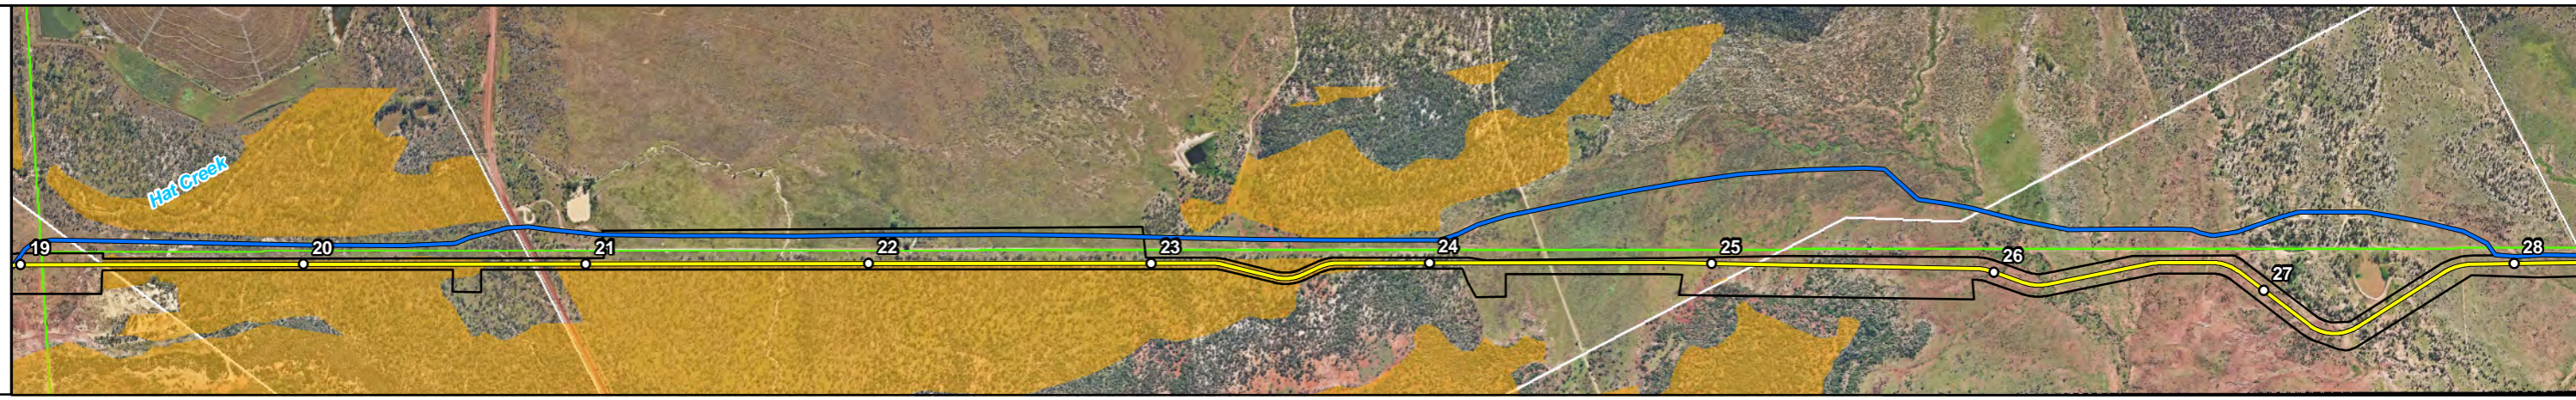

Paul Watts, Source: Esri, DigitalGlobe, GeoEye, Earthstar Geographics, CNES/Airbus DS, USDA, USGS, AEX, Getmapping, Aerogrid, IGN, IGP, swisstopo, the GIS User Community

- Kilometre Point
- Proposed Dragline Walk 2017 (RevC)
- Dragline Walk Route (Year 2000)
- Disturbance Corridor (RevC)
- Essential / Core Habitat
(Koala, Squatter Pigeon, Yakka Skink, Ornamental Snake)
- Powerline
- Property Boundary

GOONYELLA TO SOUTH WALKER CREEK DRAGLINE WALK PROPOSED 2017 ROUTE AND YEAR 2000 ROUTE COMPARISON		
Drawn: K.Reedy	Date: 8/12/2016	Revision:
Checked: B. Garner	Filename: 20160707-1r_RevC_2000_Map1_2	MAP 1.2

KOALA

YAKKA SKINK

SQUATTER PIGEON

ORNAMENTAL SNAKE

- Kilometre Point
- Proposed Dragline Walk 2017 (RevC)
- Dragline Walk Route (Yr 2000)
- ▭ Disturbance Corridor (RevC)
- ▭ Property Boundary
- ▨ TEC
- Koala
- Ornamental Snake
- Squatter Pigeon
- Yakka Skink