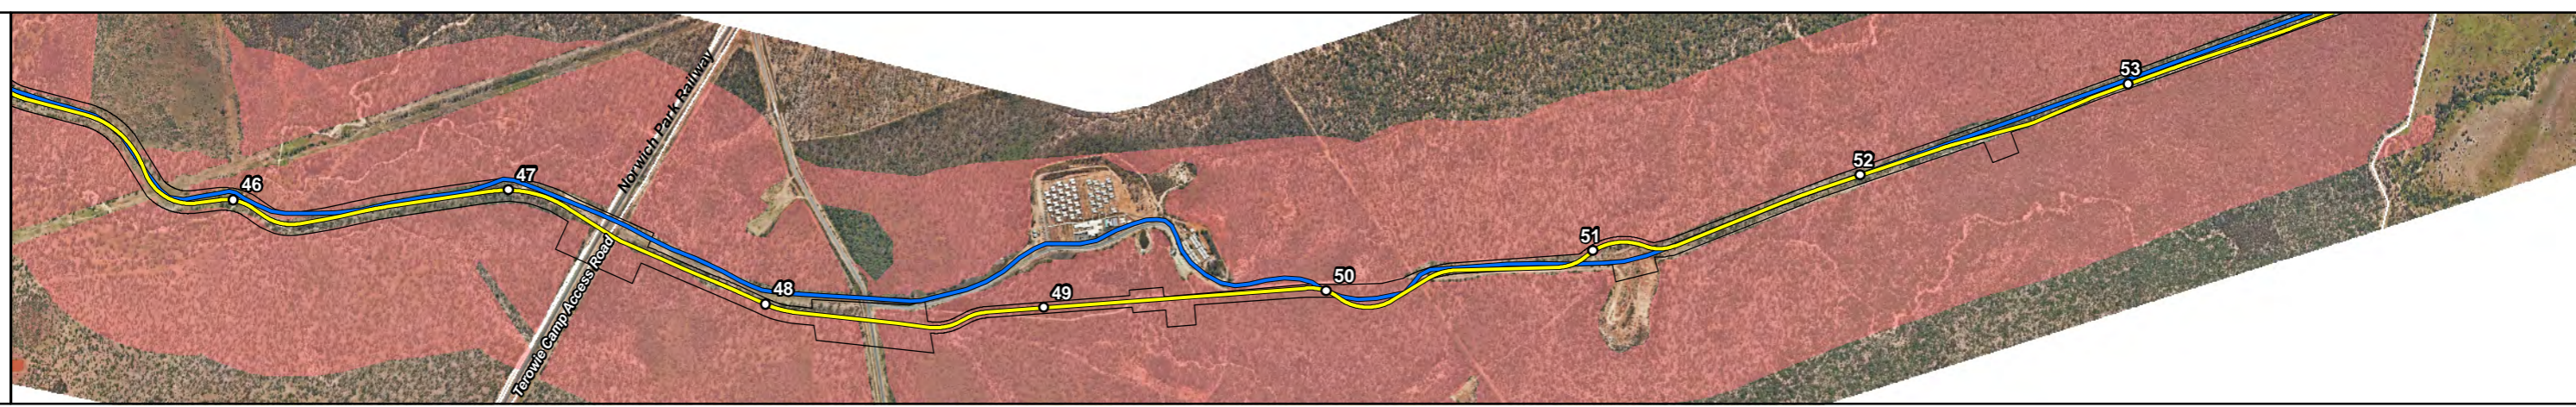

YAKKA SKINK