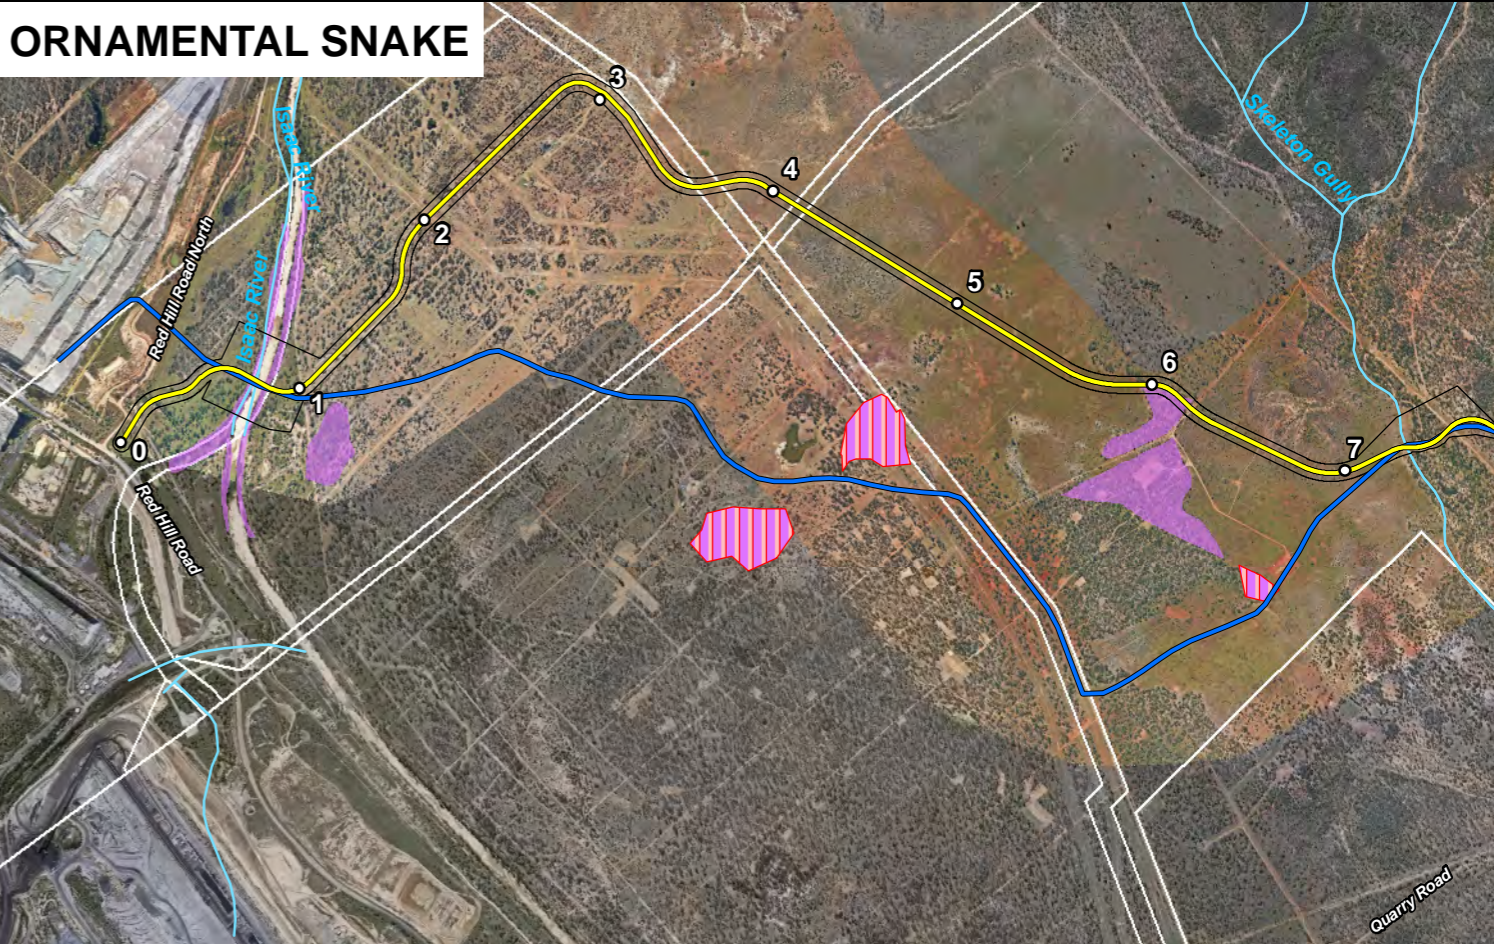

○	Kilometre Point	■	Exploration Permit Coal
—	Proposed Dragline Walk 2017 (RevC)	■	Mining Lease
—	Dragline Walk Route (Yr 2000)	■	Essential / Core Habitat <i>(Koala, Squatter Pigeon, Ornamental Snake, Yakka Skink)</i>
—	Disturbance Corridor (RevC)	■	Threatened Ecological Community
—	Powerline	—	Property Boundary

GOONYELLA TO SOUTH WALKER CREEK DRAGLINE WALK PROPOSED 2017 ROUTE AND YEAR 2000 ROUTE COMPARISON		
Drawn: K.Reedy	Date: 8/12/2016	Revision:
Checked: B. Garner	Filename: 20160707-1r_RevC_2000_Map1_1	MAP 1.1

KOALA

YAKKA SKINK

SQUATTER PIGEON

ORNAMENTAL SNAKE

- Kilometre Point
- Dragline Walk Route (Yr 2000)
- Proposed Dragline Walk 2017 (RevC)
- ▭ Disturbance Corridor (RevC)
- ▭ Property Boundary
- ▨ TEC
- Koala
- Ornamental Snake
- Squatter Pigeon
- Yakka Skink

Paul Watts, Source: Esri, DigitalGlobe, GeoEye, Earthstar Geographics, CNES/Airbus DS, USDA, USGS, AEX, Getmapping, Aerogrid, IGN, IGP, swisstopo, the GIS User Community

- Kilometre Point
- Proposed Dragline Walk 2017 (RevC)
- Dragline Walk Route (Year 2000)
- Disturbance Corridor (RevC)
- Essential / Core Habitat
(Koala, Squatter Pigeon, Yakka Skink, Ornamental Snake)
- Powerline
- Property Boundary