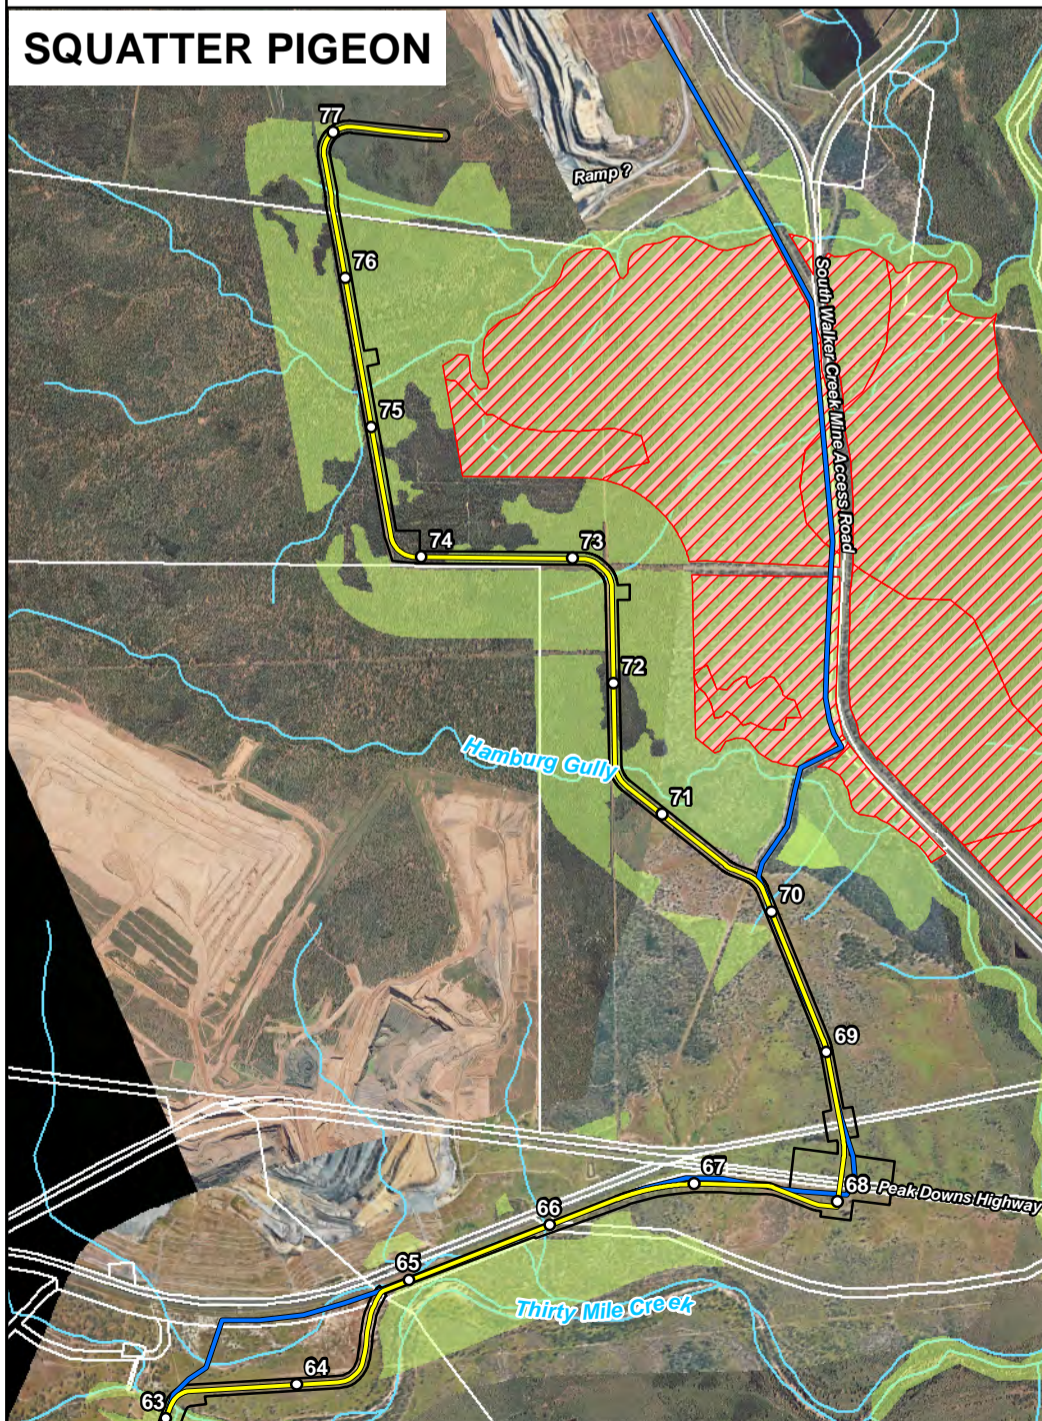

 Mapping Services Brisbane	<ul style="list-style-type: none"> ○ Kilometre Point — Proposed Dragline Walk 2017 (RevC) — Dragline Walk Route (Yr 2000) □ Disturbance Corridor (RevC) □ Property Boundary 	<ul style="list-style-type: none"> ▨ TEC ■ Koala ■ Ornamental Snake ■ Squatter Pigeon ■ Yakka Skink 		 Transverse Mercator Projection. MGA Zone 55. GDA94 Datum.	GRM TO SWC DRAGLINE WALK PROPOSED 2017 ROUTE AND YEAR 2000 ROUTE COMPARISON
	Drawn: Kerissa Reedy Checked: T. Jordan	Date: 01.12.2016 Filename: 20160707-1_Habitat_Mapping	Revision: 1	MAP 1.4a	

**GRM TO SWC DRAGLINE WALK
PROPOSED 2017 ROUTE AND
YEAR 2000 ROUTE COMPARISON**

KOALA

YAKKA SKINK

SQUATTER PIGEON

ORNAMENTAL SNAKE

GRM TO SWC DRAGLINE WALK PROPOSED 2017 ROUTE AND YEAR 2000 ROUTE COMPARISON