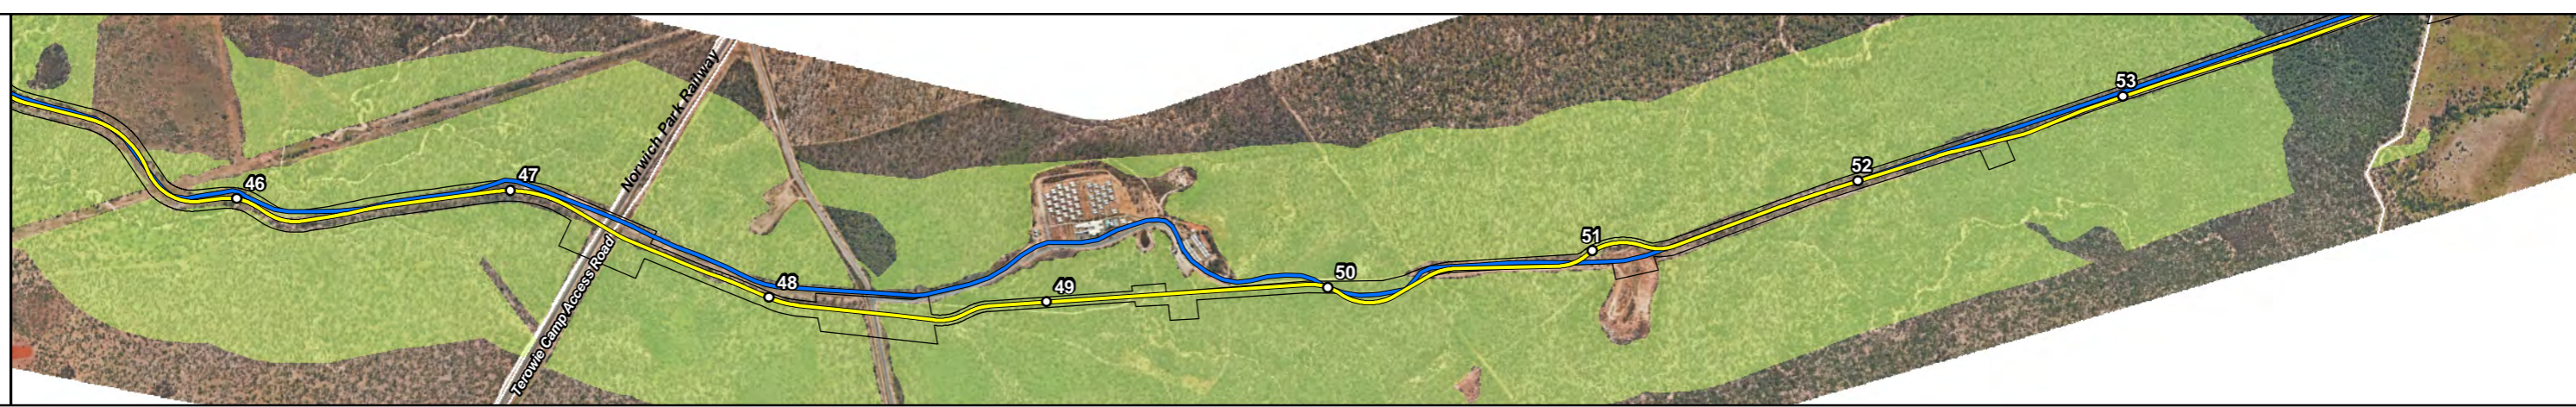

GOONYELLA TO SOUTH WALKER CREEK DRAGLINE WALK PROPOSED 2017 ROUTE AND YEAR 2000 ROUTE COMPARISON		
Drawn: K.Reedy	Date: 8/12/2016	Revision:
Checked: B. Garner	Filename: 20160707-1r_RevC_2000_Map1_3	MAP 1.3

KOALA

YAKKA SKINK

SQUATTER PIGEON

ORNAMENTAL SNAKE

- Kilometre Point
- Proposed Dragline Walk 2017 (RevC)
- Dragline Walk Route (Yr 2000)
- ▭ Disturbance Corridor (RevC)
- ▭ Property Boundary
- ▨ TEC
- Koala
- Ornamental Snake
- Squatter Pigeon
- Yakka Skink