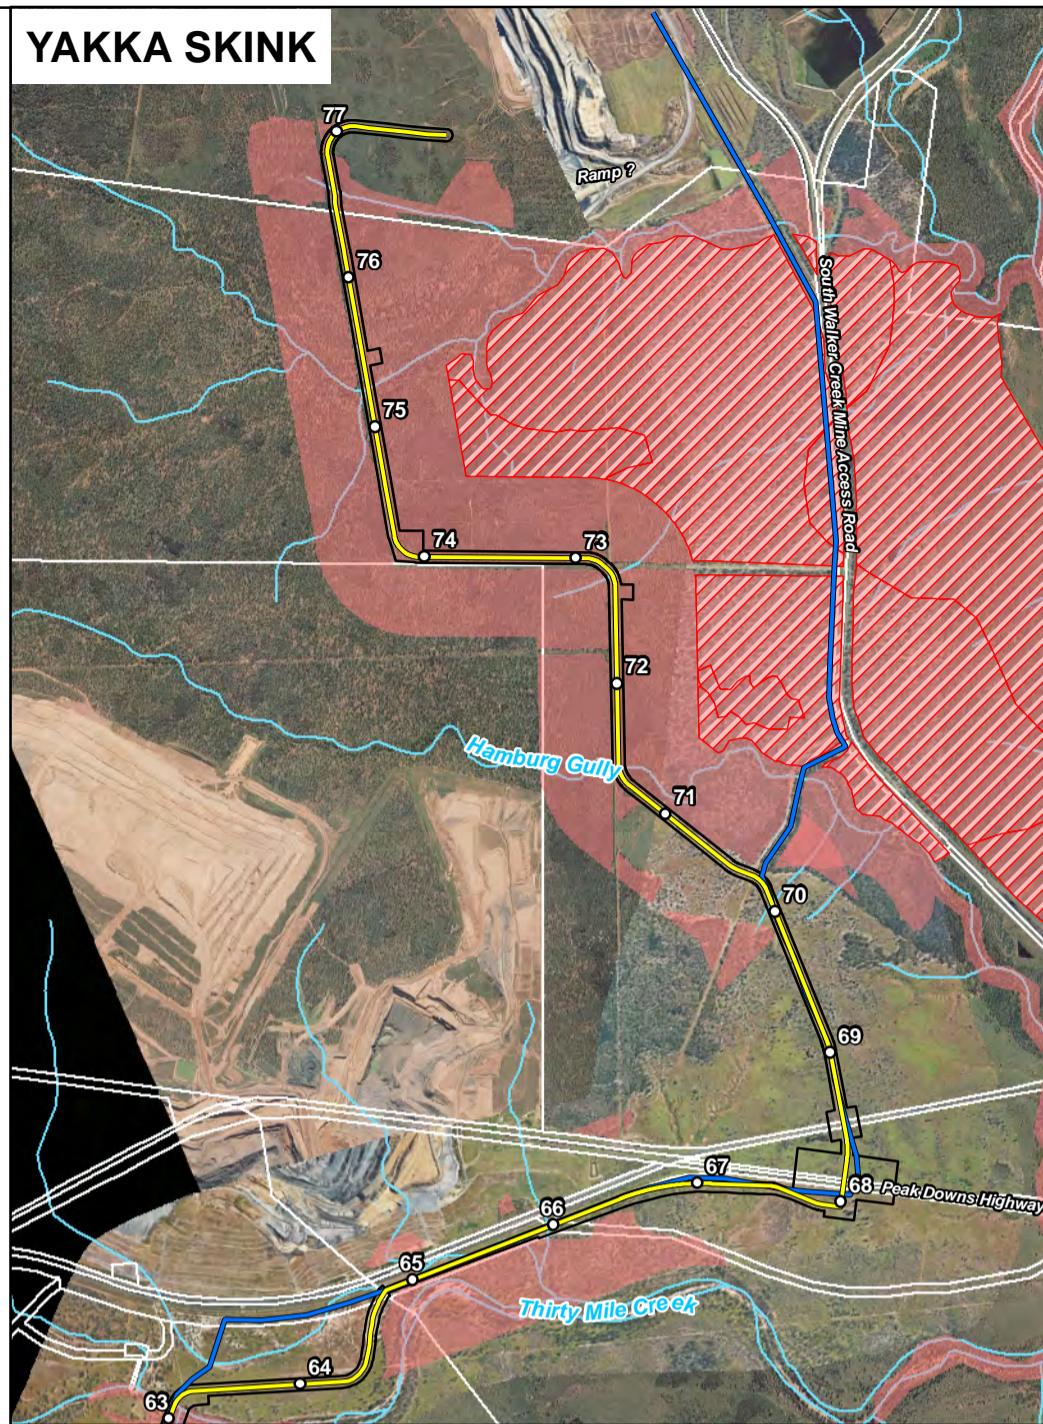

**GRM TO SWC DRAGLINE WALK
PROPOSED 2017 ROUTE AND
YEAR 2000 ROUTE COMPARISON**

Drawn: Kerissa Reedy	Date: 01.12.2016	Revision: 1
Checked: T. Jordan	Filename: 20160707-1_Habitat_Mapping	

MAP 1.3a

GOONYELLA TO SOUTH WALKER CREEK DRAGLINE WALK PROPOSED 2017 ROUTE AND YEAR 2000 ROUTE COMPARISON		
Drawn: K.Reedy	Date: 8/12/2016	Revision:
Checked: B. Garner	Filename: 20160707-1r_RevC_2000_Map1_4	MAP 1.4

 Mapping Services Brisbane	<ul style="list-style-type: none"> ○ Kilometre Point — Proposed Dragline Walk 2017 (RevC) — Dragline Walk Route (Yr 2000) □ Disturbance Corridor (RevC) □ Property Boundary 	<ul style="list-style-type: none"> ▨ TEC ■ Koala ■ Ornamental Snake ■ Squatter Pigeon ■ Yakka Skink 		 Transverse Mercator Projection. MGA Zone 55. GDA94 Datum.	GRM TO SWC DRAGLINE WALK PROPOSED 2017 ROUTE AND YEAR 2000 ROUTE COMPARISON
	Drawn: Kerissa Reedy Checked: T. Jordan	Date: 01.12.2016 Filename: 20160707-1_Habitat_Mapping	Revision: 1	MAP 1.4a	

**GRM TO SWC DRAGLINE WALK
PROPOSED 2017 ROUTE AND
YEAR 2000 ROUTE COMPARISON**

KOALA

YAKKA SKINK

SQUATTER PIGEON

ORNAMENTAL SNAKE

GRM TO SWC DRAGLINE WALK PROPOSED 2017 ROUTE AND YEAR 2000 ROUTE COMPARISON